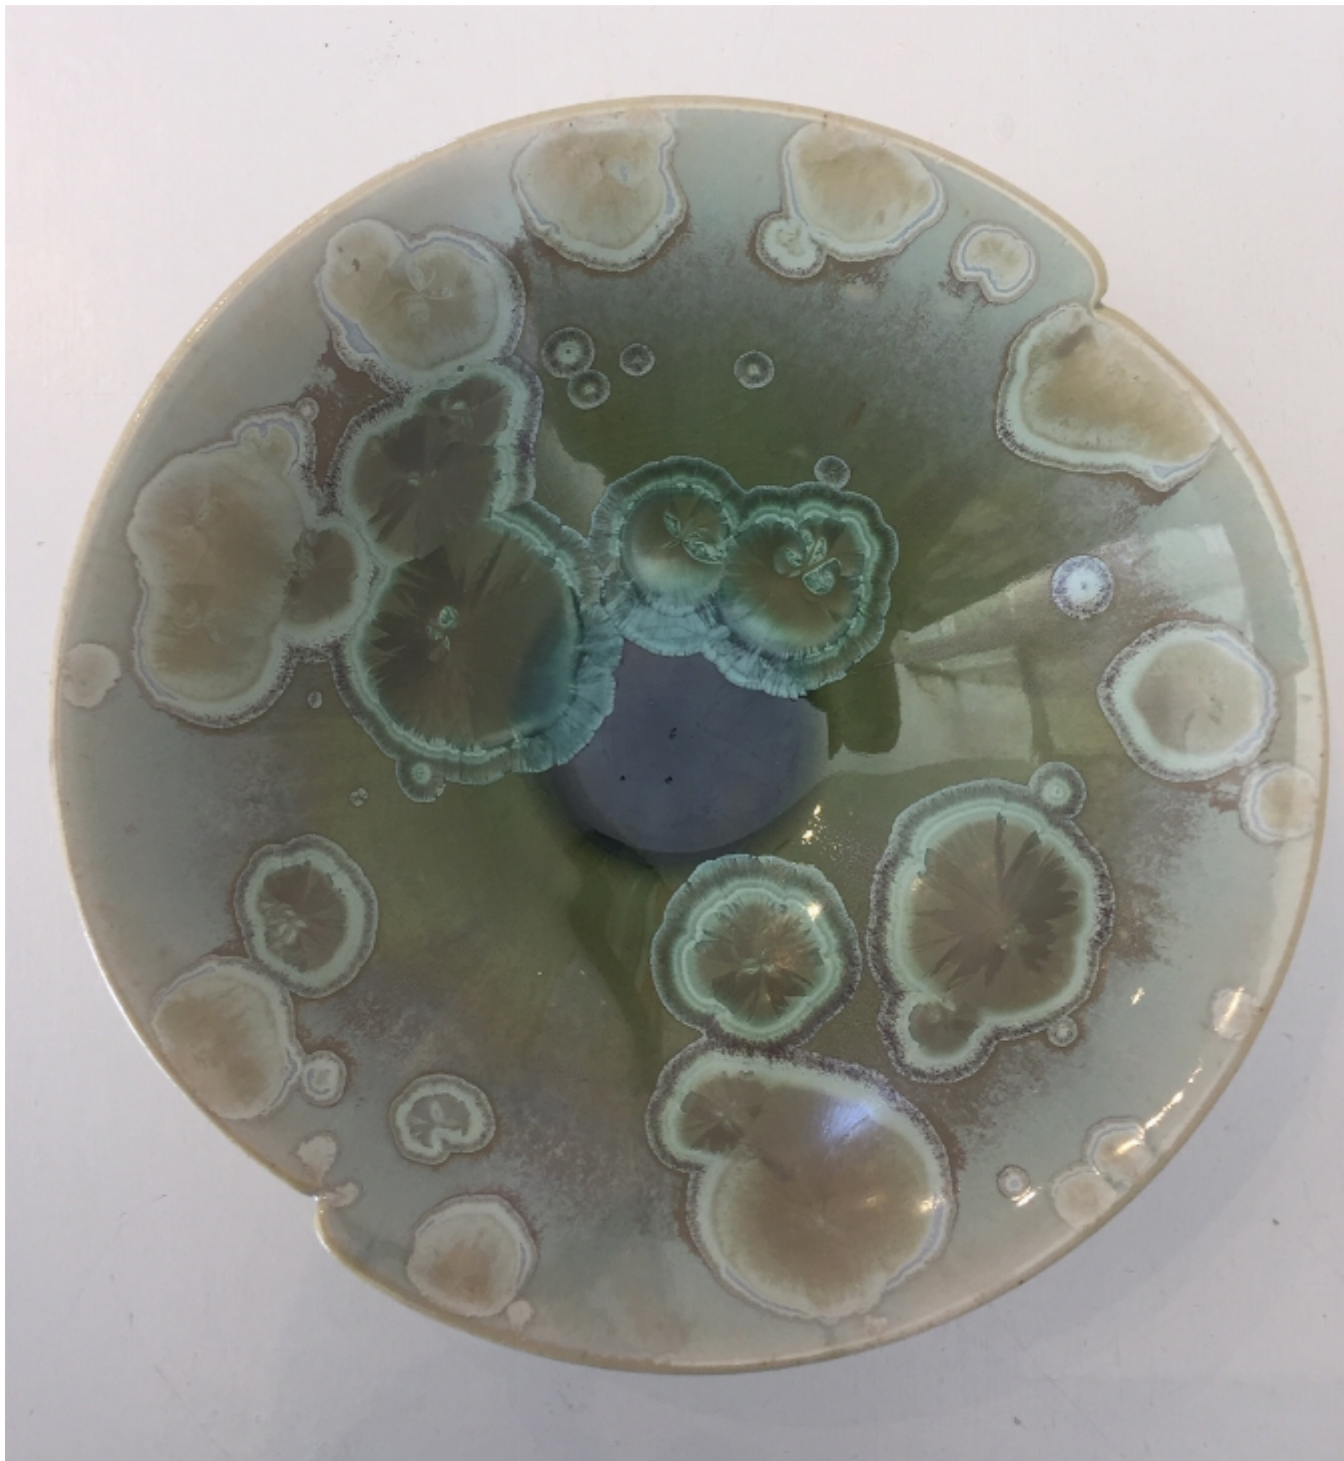

ART WORLD
GALLERY

GREEN CRYSTALLINE DISH
SIMON RICH

Sold

REF: 375938

Height: 5 cm (2")

Width: 15 cm (5.9")

Description

Simon Rich works with stoneware and porcelain with a variety of glazes and techniques, notably crystalline, terra sigillata and raku. This beautiful green dish is a fine example of Simon's work. Crystalline glazing is time consuming and expensive to produce. There can be many failures, but when all goes well the effects are stunning. Most of Simon Rich's pots are hand thrown in porcelain, one of the more difficult clays to throw, especially large pots.