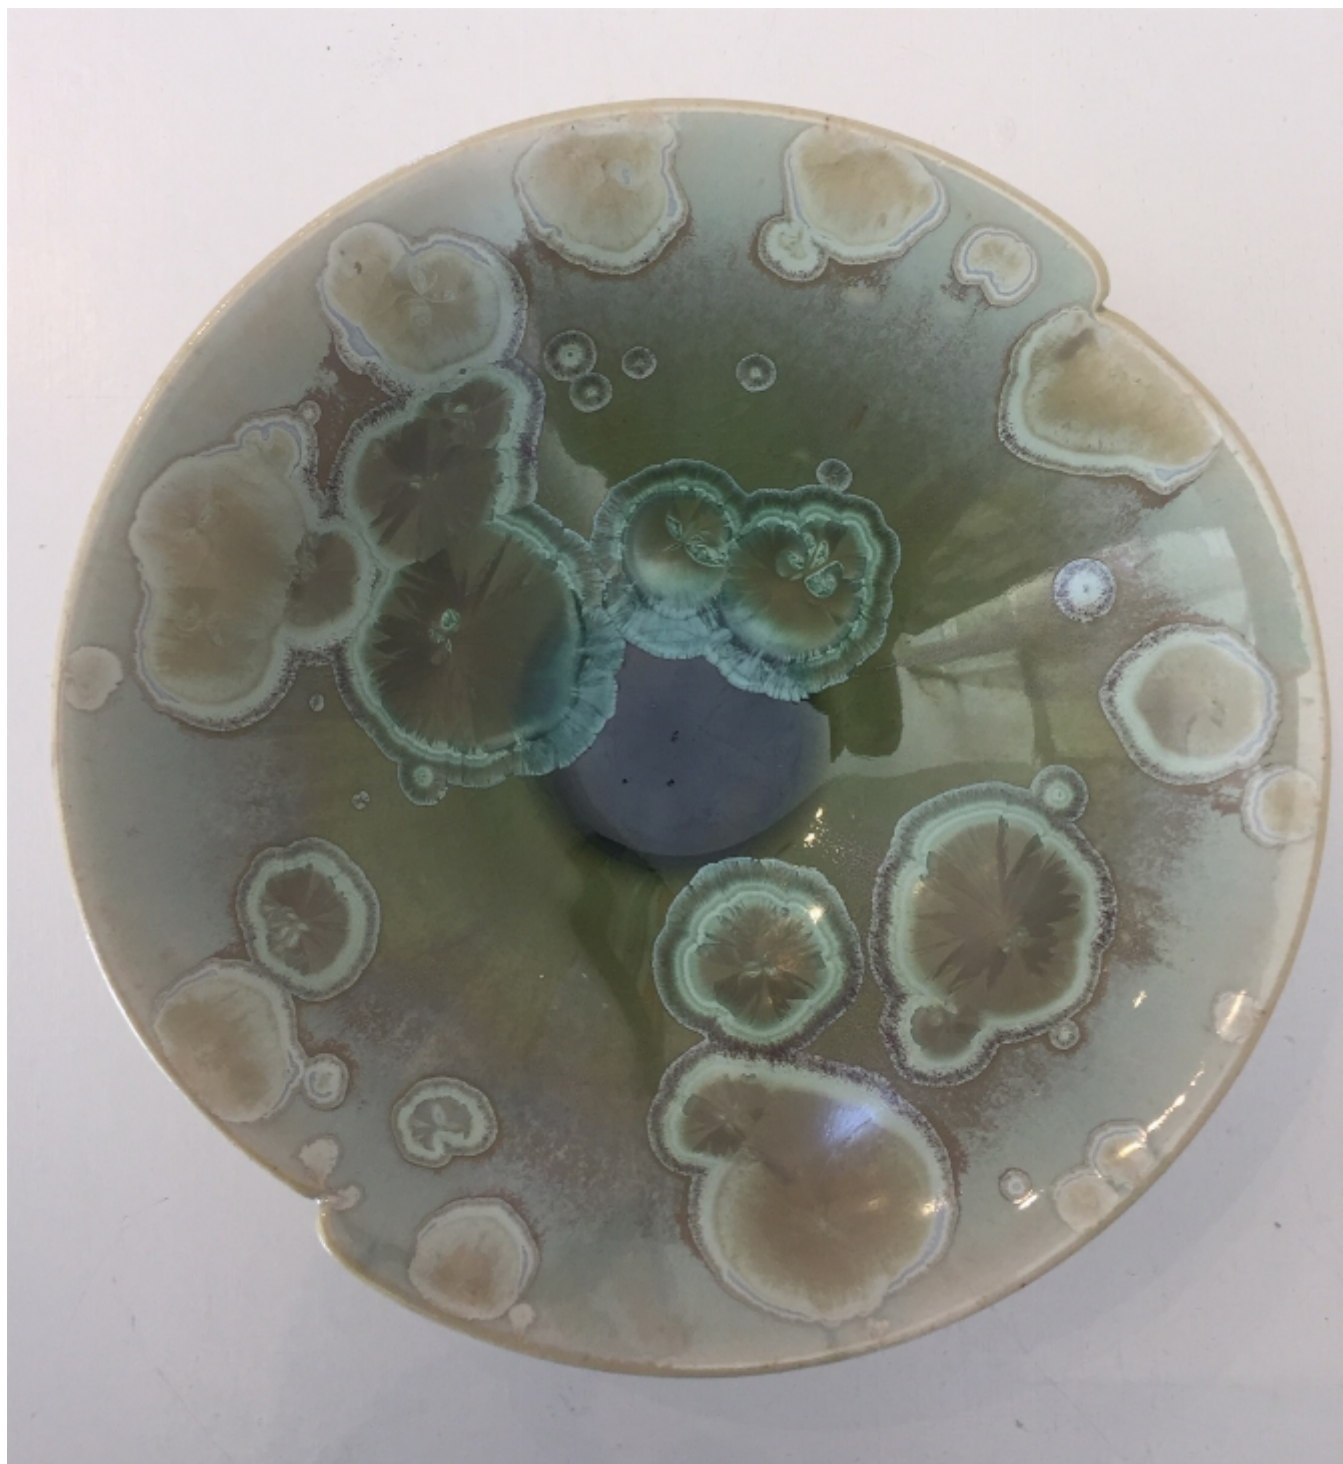

ART WORLD
GALLERY

GREEN CRYSTALLINE DISH
SIMON RICH

Sold

REF: 375938

Height: 5 cm (2")

Width: 15 cm (5.9")

Description

Simon Rich works with stoneware and porcelain with a variety of glazes and techniques, notably crystalline, terra sigillata and raku. This beautiful green dish is a fine example of Simon's work. Crystalline glazing is time consuming and expensive to produce. There can be many failures, but when all goes well the effects are stunning. Most of Simon Rich's pots are hand thrown in porcelain, one of the more difficult clays to throw, especially large pots.