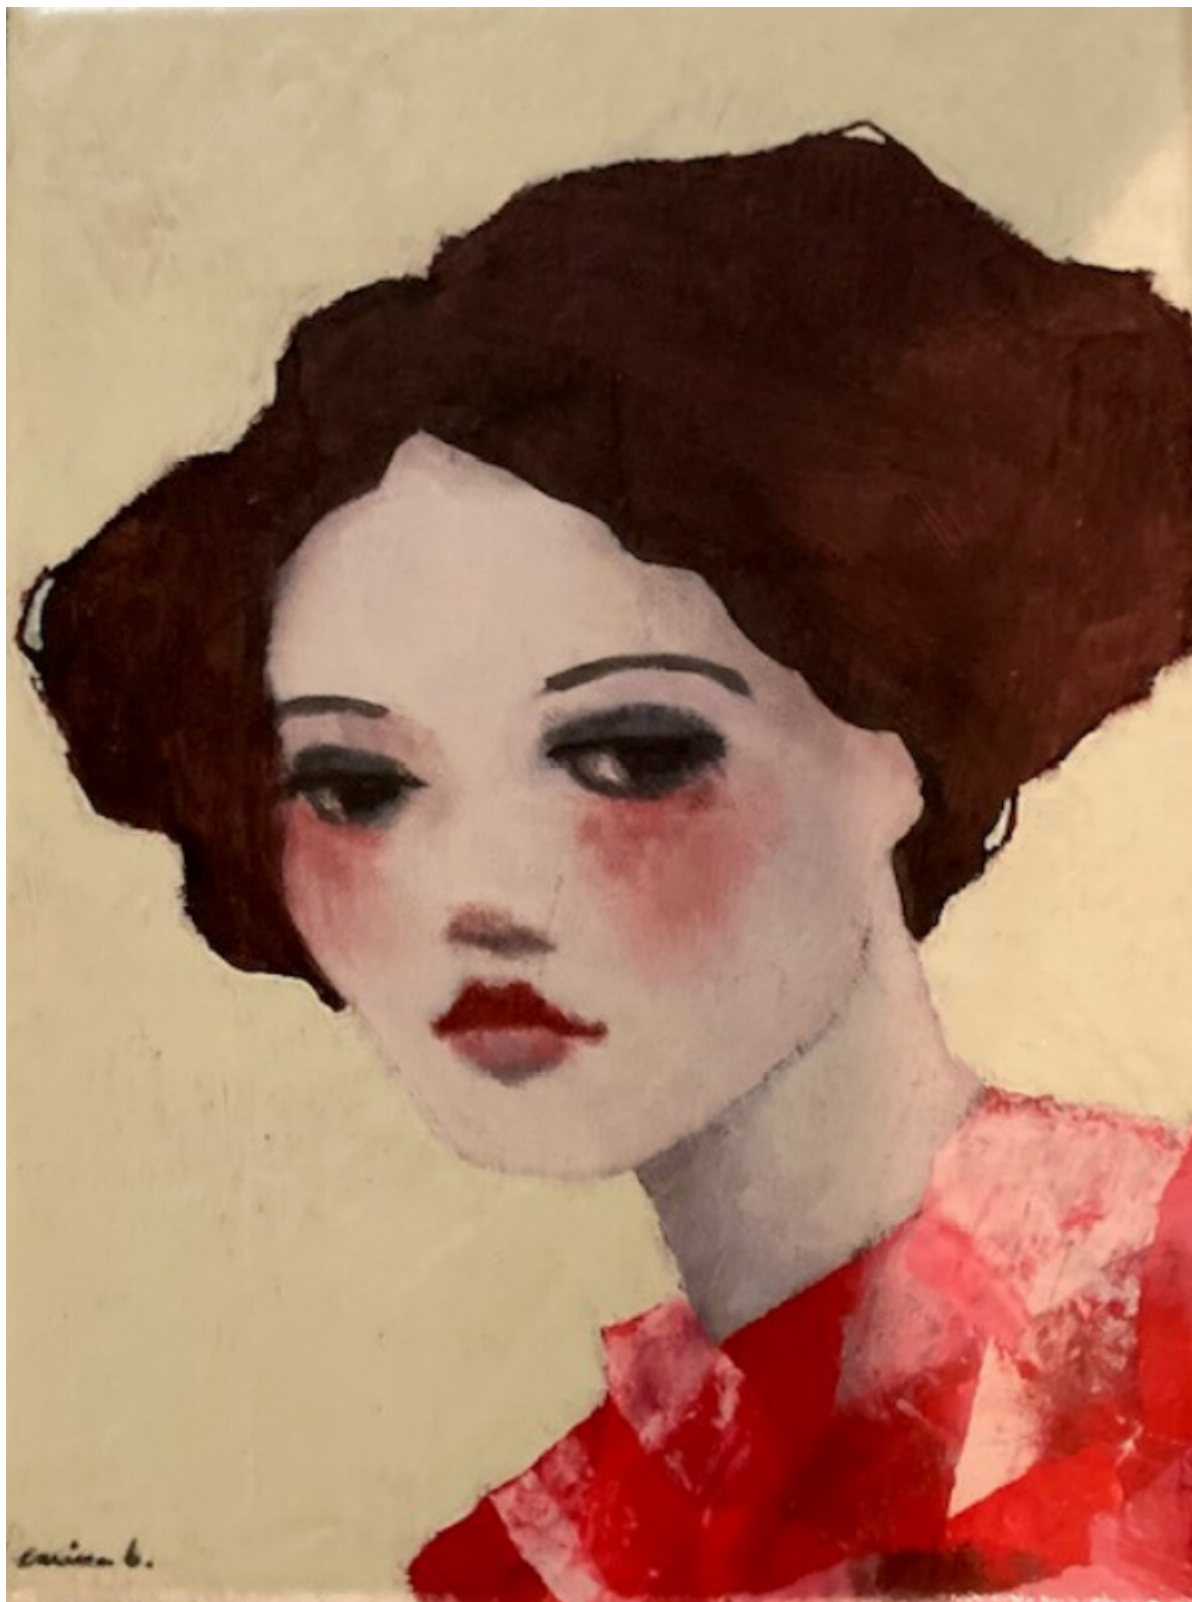

ELLA
CARINE BOUVARD

REF: 376051

Height: 24 cm (9.4")

Width: 18 cm (7.1")

Description

Mixed Media on CanvasElla depicts a woman whose expression oscillates between strength and fragility, with a tasteful blend of realism and fantasy. Bouvard uses varies of techniques, including acrylic and charcoal alongside textures like scratching and stencilling, to bring depth and richness to the piece. The subject's posture, gaze and overall presentation evoke sensitivity and introspection, capturing the emotional and complexity of femininity.