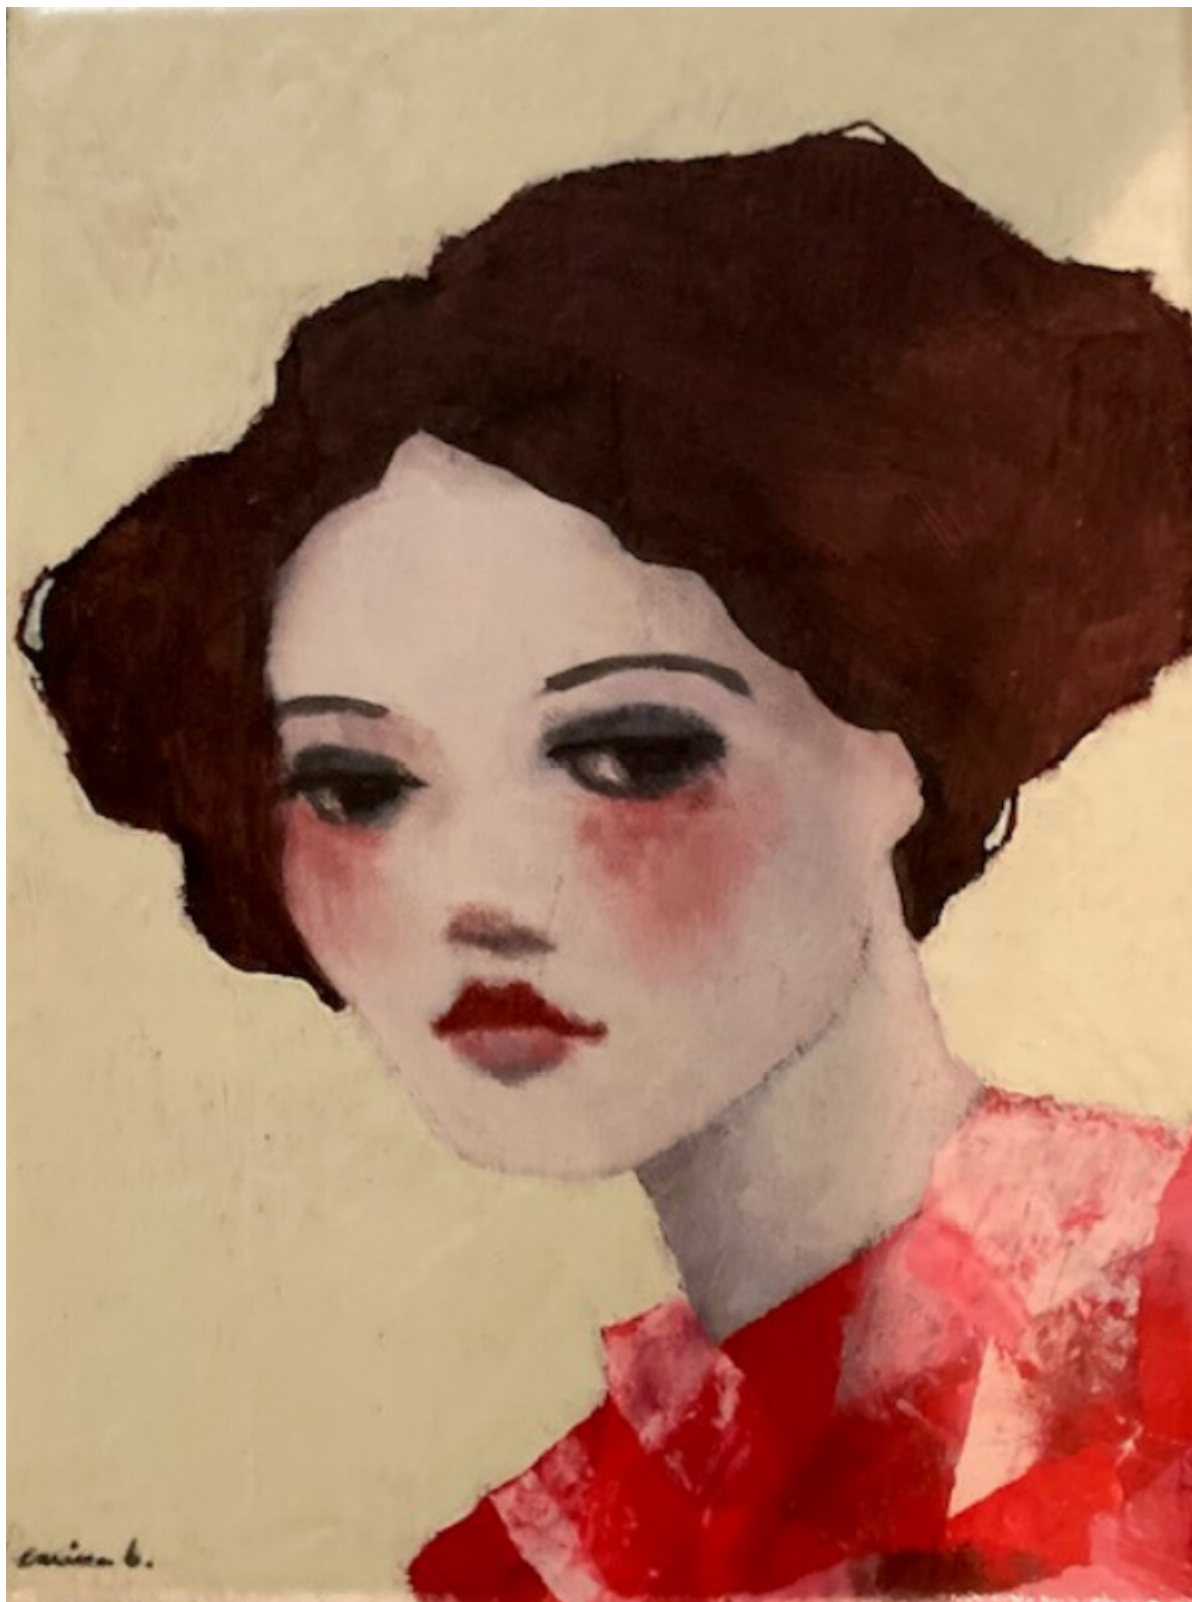

ELLA
CARINE BOUVARD

REF: 376051

Height: 24 cm (9.4")

Width: 18 cm (7.1")

Description

Pretty woman is just the name for these beautiful paintings by Carine Bouvard mixed media on canvas. Born in 1973 in Besançon, and qualifying at Beaux-Arts à Besançon in 1993. I approach different painting techniques, including oil painting, drawing, printmaking and acrylic paint. I began timidly to present my work from 2002, but it was in 2008, after an encouraging gallery exhibition that I chose painting as a single activity. It is hard for me to define my artistic approach. What drives my need to create; it is the research, discovery, wonder and doubt. It is essentially the feminine that I express, I did not choose it, the subject chose me. My women oscillate between realism and fantasy, strength and fragility, delicacy and awkwardness, they are on the edge and everything remains to be explored. My painting is instinctive and deeply rooted in the present but it fits especially in my own life, everything around me is my inspiration. When I paint I allow everything to escape from me; ideas wander and I cling to them like a thread, a promise of a wonderful dream. Technical - During the creative process I use different mediums on my canvas; acrylic, charcoal, ink or oil pastels. I love the material; I exploit the variety of techniques such as stenciling, scratching, drips, collage and plaster. All these textures, enriching and revealing, as one approaches, the story of my character. The women painted by Carine: their eyes, their posture, their head carriage. They appear realistic, sensitive, funny or sad, sometimes lost, but beyond these paintings, it makes one want to meet their creator, her world, the lair of her creations. Carine, funny and serious, strong and humble, doubting her talent and narrow research. Carine Bouvard is a sensitive artist who transmits through her creations, the beauty and feelings of her subjects, the bulk of the emotions of life, with simplicity, softness and spontaneity.