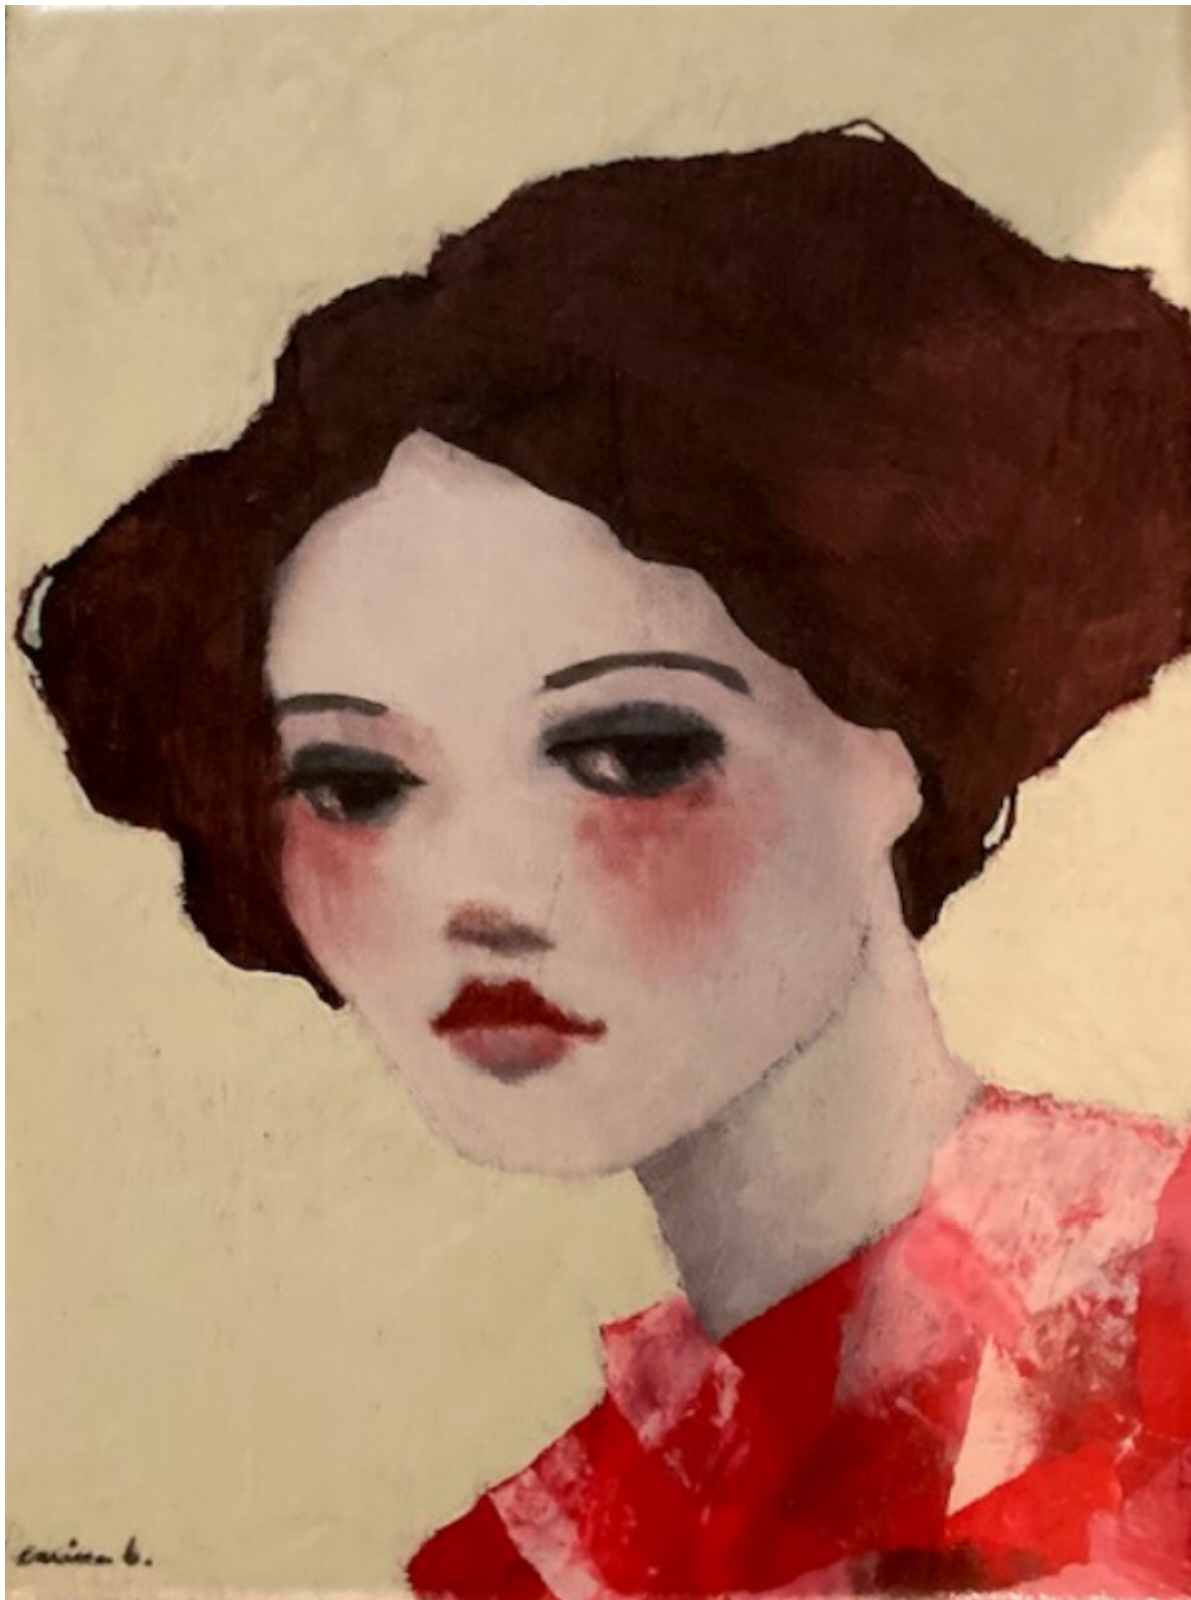

ART WORLD
GALLERY

ELLA

CARINE BOUVARD

REF: 376051

Height: 24 cm (9.4")

Width: 18 cm (7.1")

Description

Mixed Media on CanvasElla depicts a woman whose expression oscillates between strength and fragility, with a tasteful blend of realism and fantasy. Bouvard uses varies of techniques, including acrylic and charcoal alongside textures like scratching and stencilling, to bring depth and richness to the piece. The subject's posture, graze and overall presentation evoke sensitivity and introspection, capturing the emotional and complexity of femininity.