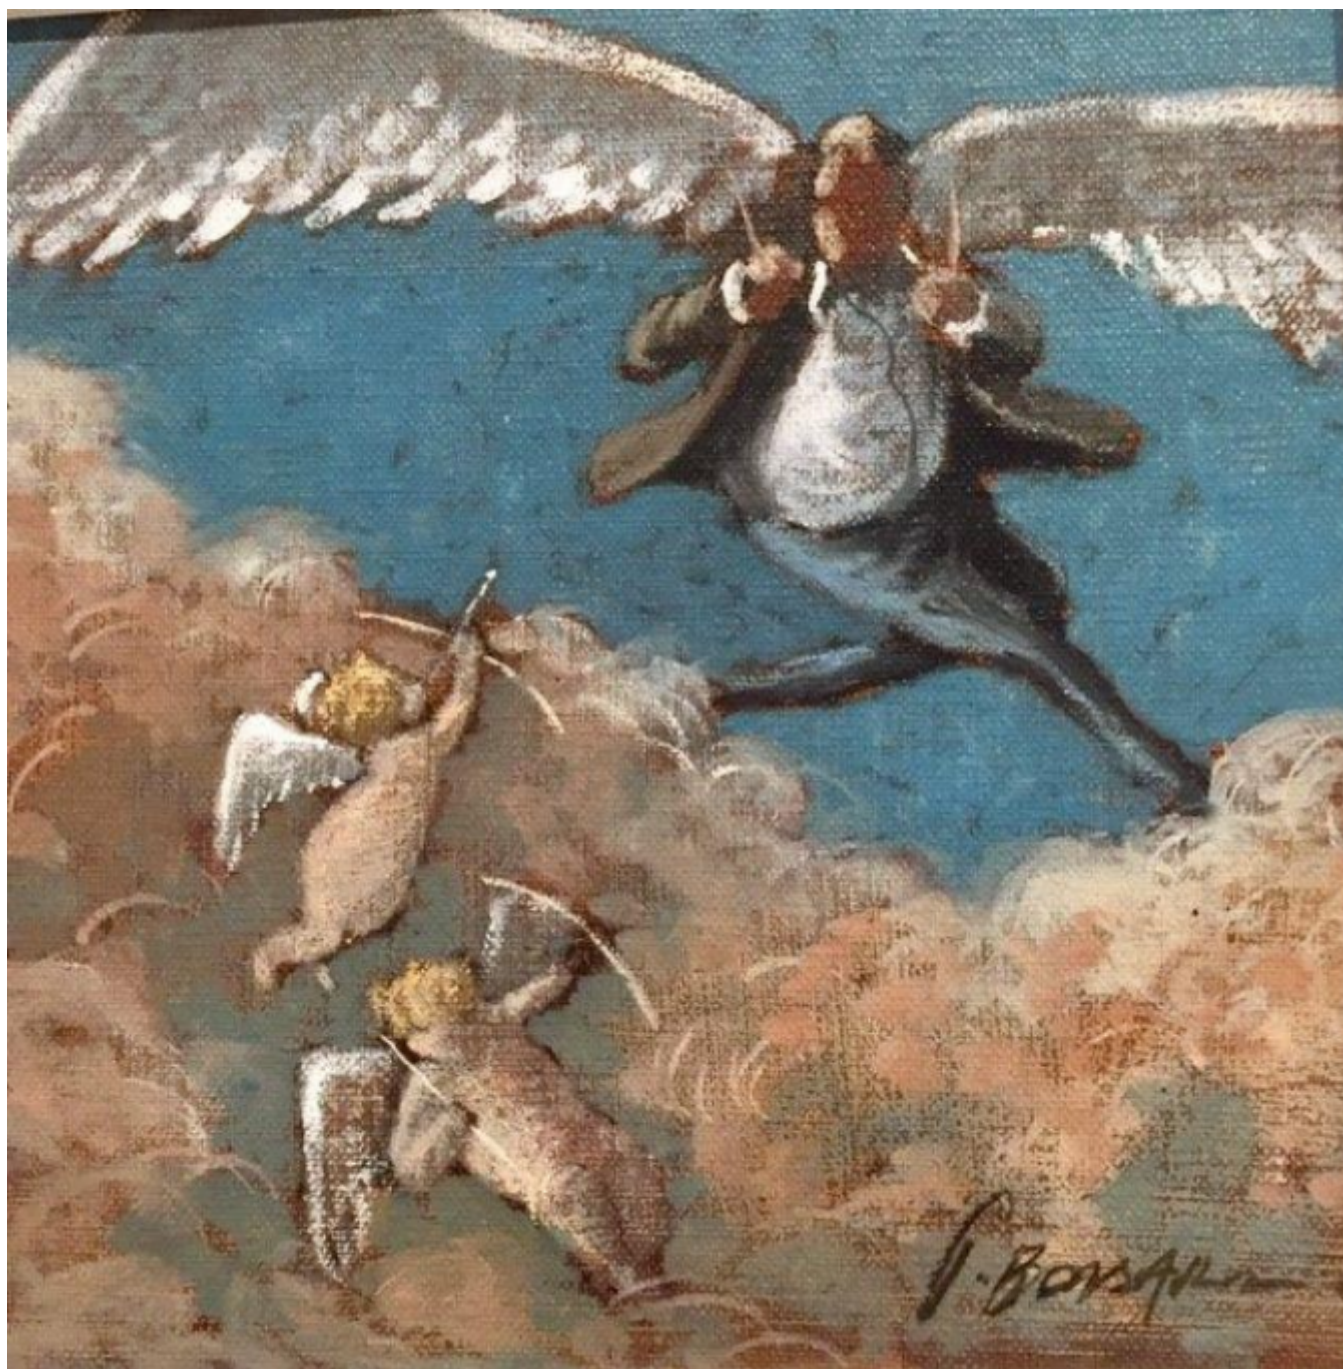

I MISSED
THOMAS BOSSARD

REF: 356473

Height: 20 cm (7.9")

Width: 20 cm (7.9")

Description

Yet another fabulous series inspired by that crazy Frenchman Franky Zapata who flew the English Chanel on his hover board oil on canvas board .Thomas Bossard artist mainly in oils, born in Poitiers 1971, and first studying art in Belgium. The theatre has been a strong influence in Thomas paintings; he spent many years involved in design and scenery. His pallet is traditional both in the mixing of his colours and the application of his paint to the canvas, often using a pallet knife in its width and the edge to extenuate perspective. Often with great humour in his personality; for Thomas is a deep sensitive man therefore it is his nature to execute great care in each and every one of his paintings.