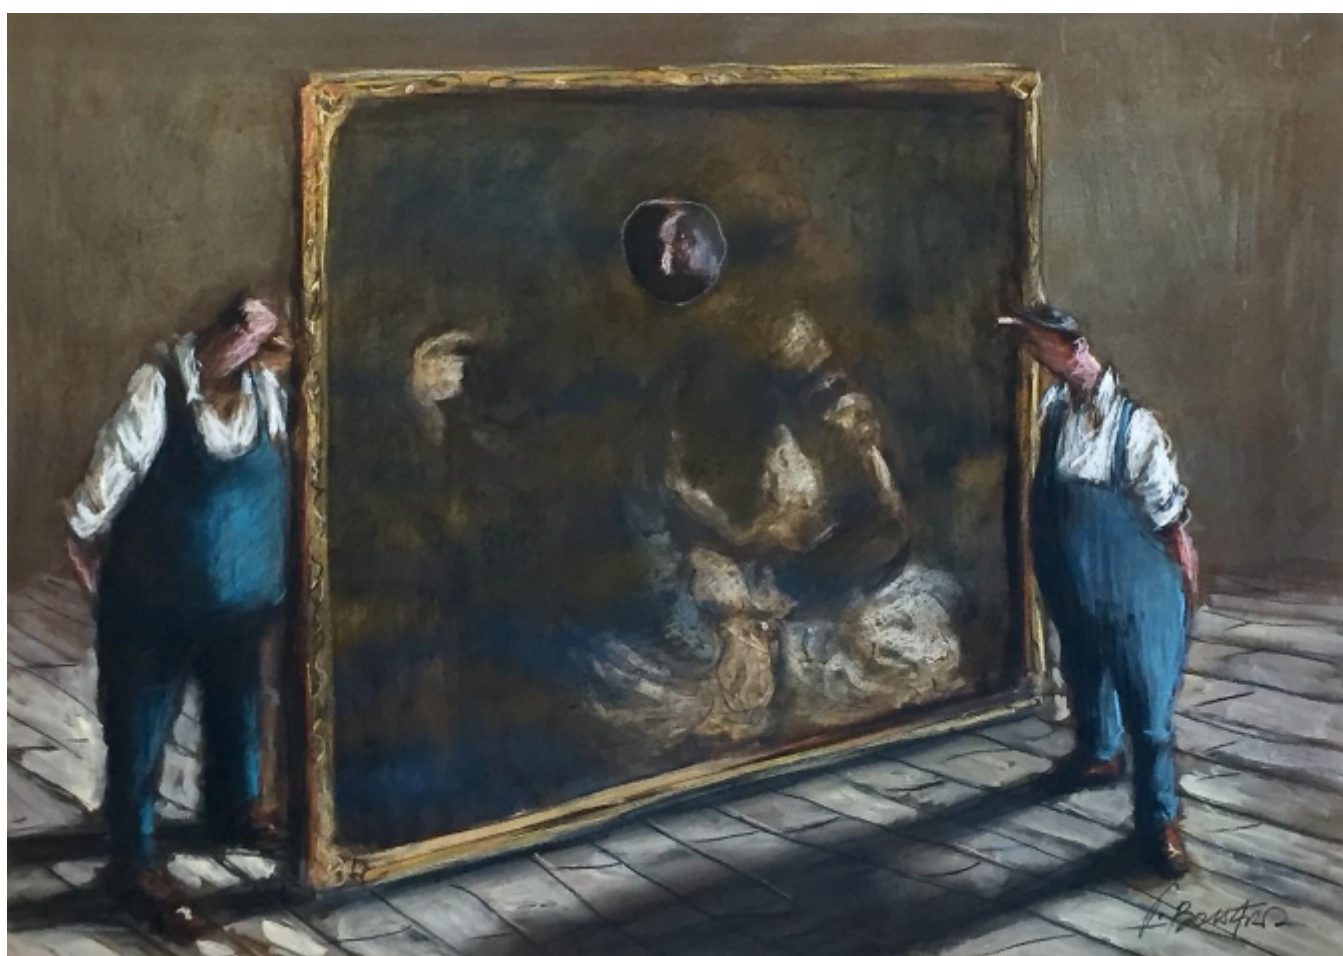

LOOKS LIKE A LONG JOB  
THOMAS BOSSARD

REF: 360555

Height: 49 cm (19.3")

Width: 69 cm (27.2")

## Description

Doesnt look like they will be finishing cleaning this old master any time soon! oil on paper There is great humour in Thomas's work, he can see the funny side to almost any situation in life. The theatre has been a strong influence in his paintings as he spent many years involved in design and scenery. His pallet is traditional both in the mixing of his colours and the application of his paint to the canvas, often using a pallet knife in its width and the edge to extenuate perspective.