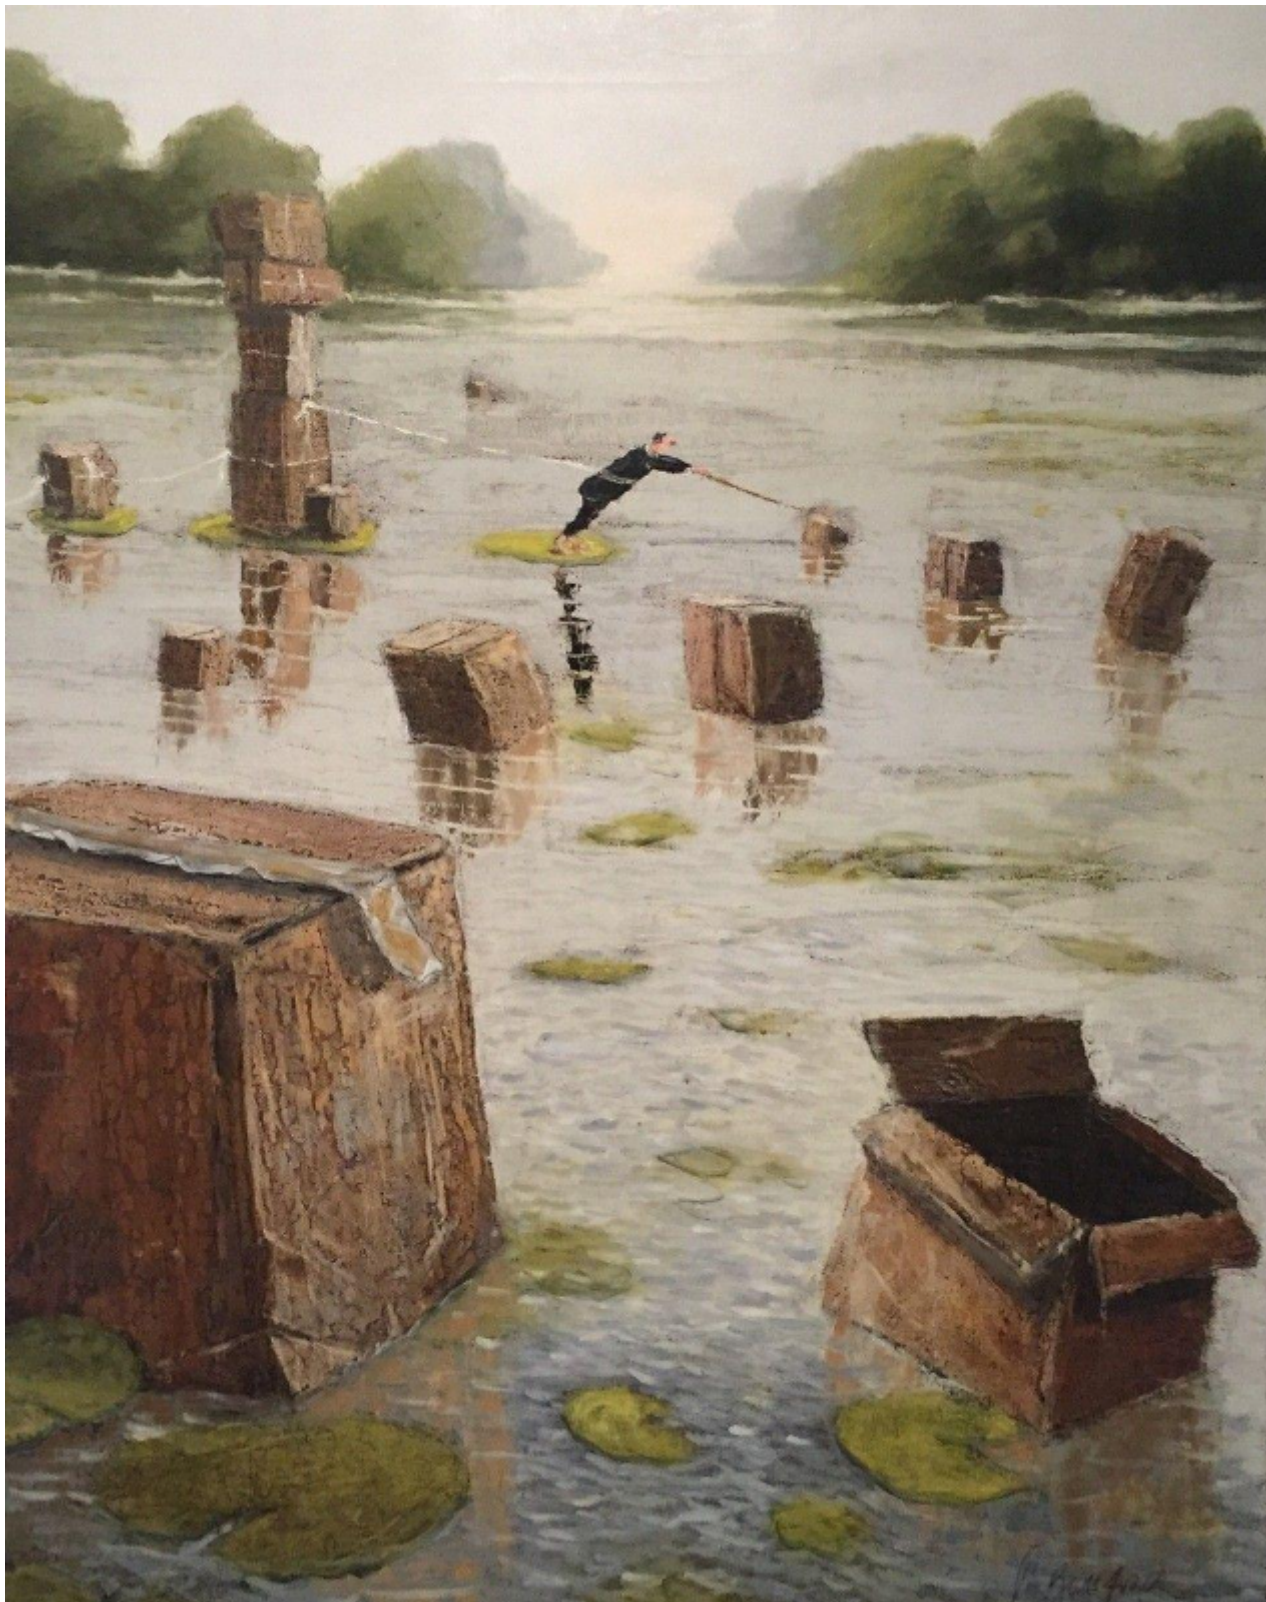

ART WORLD
GALLERY

GOT IT

THOMAS BOSSARD

Sold

REF: 358204

Height: 92 cm (36.2")

Width: 73 cm (28.7")

Description

Just imagine - you drove around a corner everything came flying off your truck. loose it and your done for!!! Thomas Bossard artist mainly in oils, born in Poitiers 1971, and first studying art in Belgium. The theatre has been a strong influence in Thomas paintings; he spent many years involved in design and scenery. His pallet is traditional both in the mixing of his colours and the application of his paint to the canvas, often using a pallet knife in its width and the edge to extenuate perspective. Often with great humour in his personality; for Thomas is a deep sensitive man therefore it is his nature to execute great care in each and every one of his paintings.