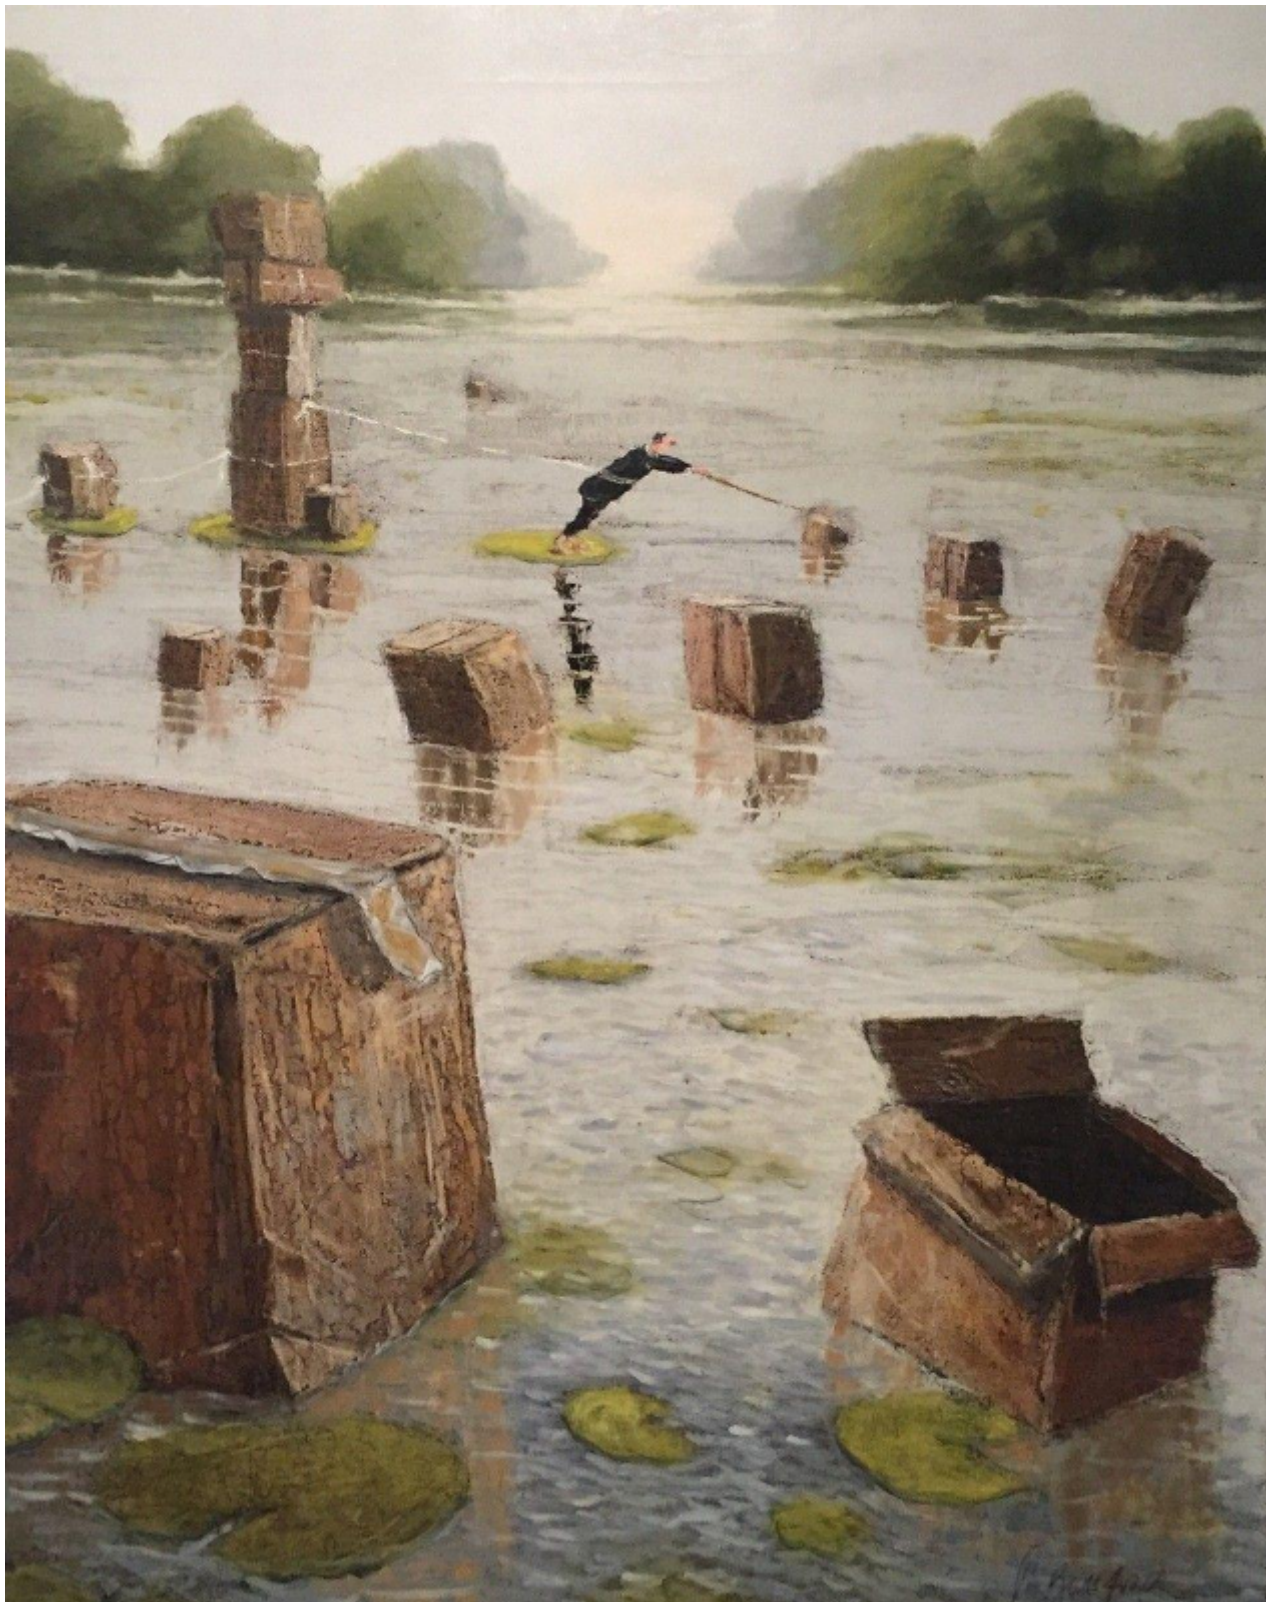

ART WORLD  
GALLERY

GOT IT

THOMAS BOSSARD

Sold

REF: 358204

Height: 92 cm (36.2")

Width: 73 cm (28.7")

## Description

Just imagine - you drove around a corner everything came flying off your truck. loose it and your done for!!! Thomas Bossard artist mainly in oils, born in Poitiers 1971, and first studying art in Belgium. The theatre has been a strong influence in Thomas paintings; he spent many years involved in design and scenery. His pallet is traditional both in the mixing of his colours and the application of his paint to the canvas, often using a pallet knife in its width and the edge to extenuate perspective. Often with great humour in his personality; for Thomas is a deep sensitive man therefore it is his nature to execute great care in each and every one of his paintings.