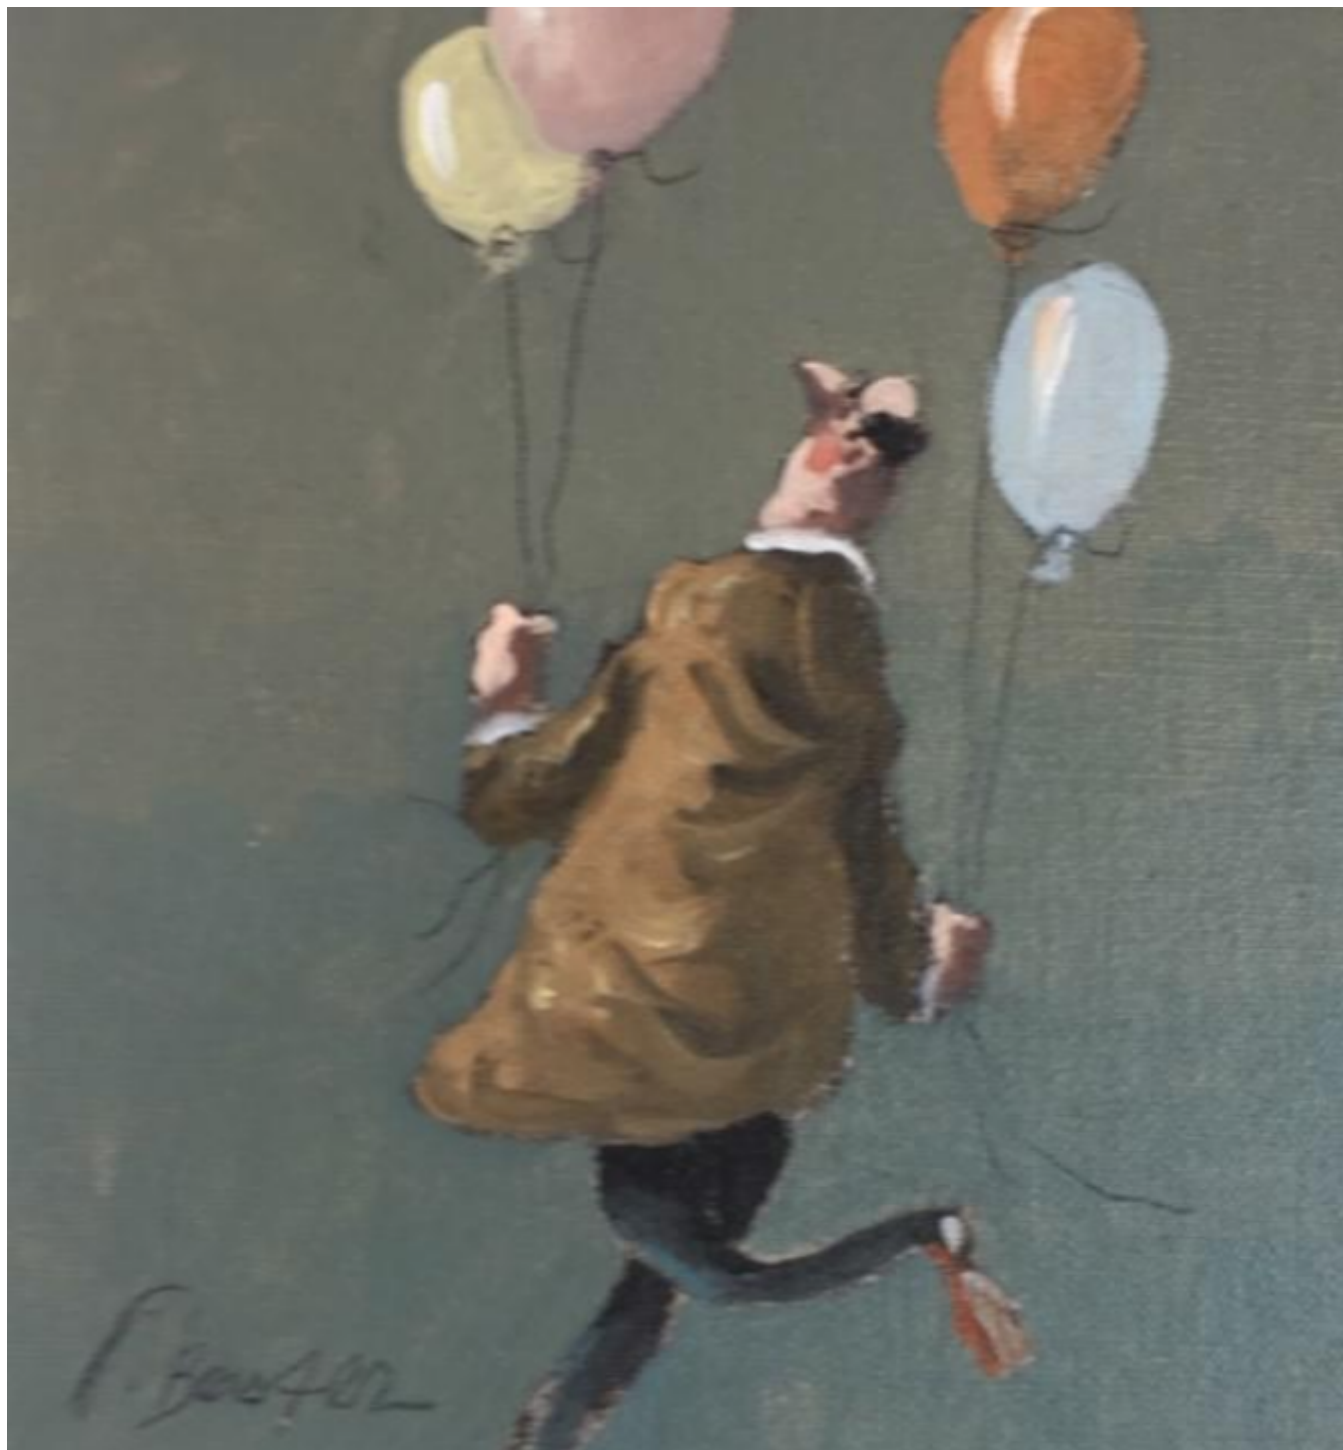

ART WORLD  
GALLERY

LIFT OFF  
THOMAS BOSSARD

Sold

REF: 375602

Height: 20 cm (7.9")

Width: 20 cm (7.9")

## Description

Here his is, thinks he can fly !! if only !!oil on canvas board There is great humour in Thomas's work , he can see the funny side to almost any situation in life. The theatre has been a strong influence in his paintings as he spent many years involved in design and scenery.His pallet is traditional both in the mixing of his colours and the application of his paint to the canvas, often using a pallet knife in its width and the edge to extenuate perspective. contact 01326 219323 to purchase this painting