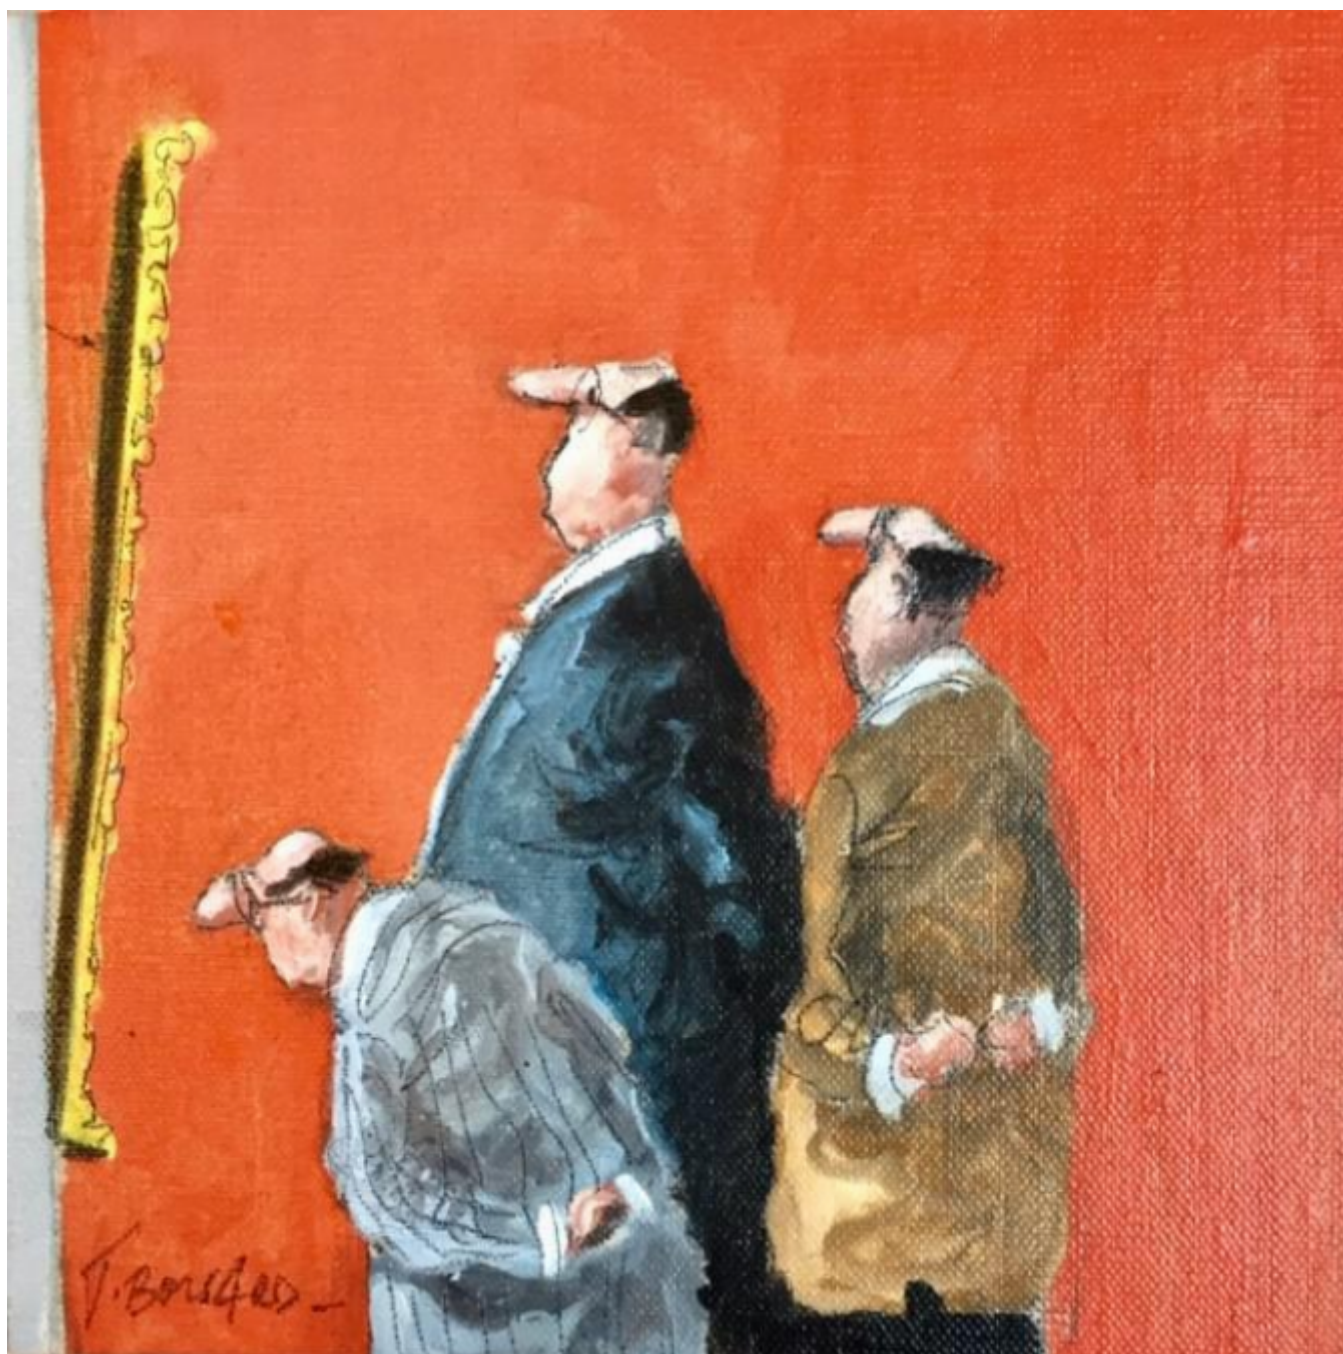

ART WORLD
GALLERY

WHAT'S HIS NAME
THOMAS BOSSARD

Sold

REF: 375623

Height: 20 cm (7.9")

Width: 20 cm (7.9")

Description

What's his name !! oil on canvas board There is great humour in Thomas's work , he can see the funny side to almost any situation in life. The theatre has been a strong influence in his paintings as he spent many years involved in design and scenery.His pallet is traditional both in the mixing of his colours and the application of his paint to the canvas, often using a pallet knife in its width and the edge to extenuate perspective. CLICK AND BUY OR PHONE 01326 219323, mobile 07913 848515