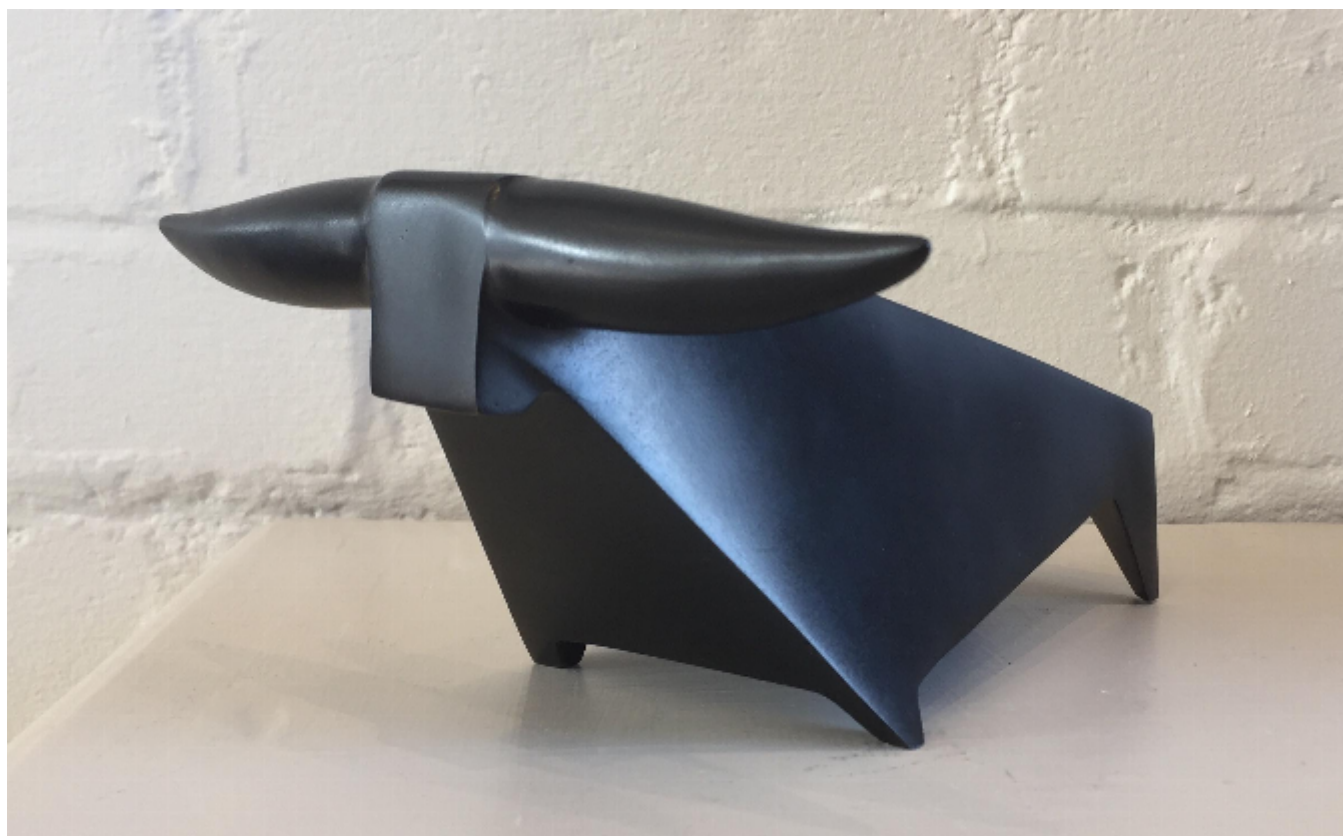

Toro enclume mini  
LIVIO BENEDETTI

REF: 375759

Height: 10 cm (3.9")

Width: 22 cm (8.7")

Depth: 17 cm (6.7")

Weight: 1.7 kg

## Description

This beautiful bronze stands as testament to Livio Benedetti since the his sad loss in 2013. It was created in an edition of 46 (in memory of the year of his birth), is an exact replica of a much larger piece made during his lifetime and comes direct from his studio. Livio Benedetti, born 1946 of Italian parents lived in France. Livio Benedetti is one of the most revered contemporary sculptors in France today; travelling through France one will often come across his exquisite public pieces; Livio used one of the finest foundries in France to cast his wonderful sculptures, ("Barthelemy Fonderie", South France) and this is still being continued today. The foundry uses traditional methods assuring perfect results for his wonderful sculptures. His work is held in many private collections, internationally.