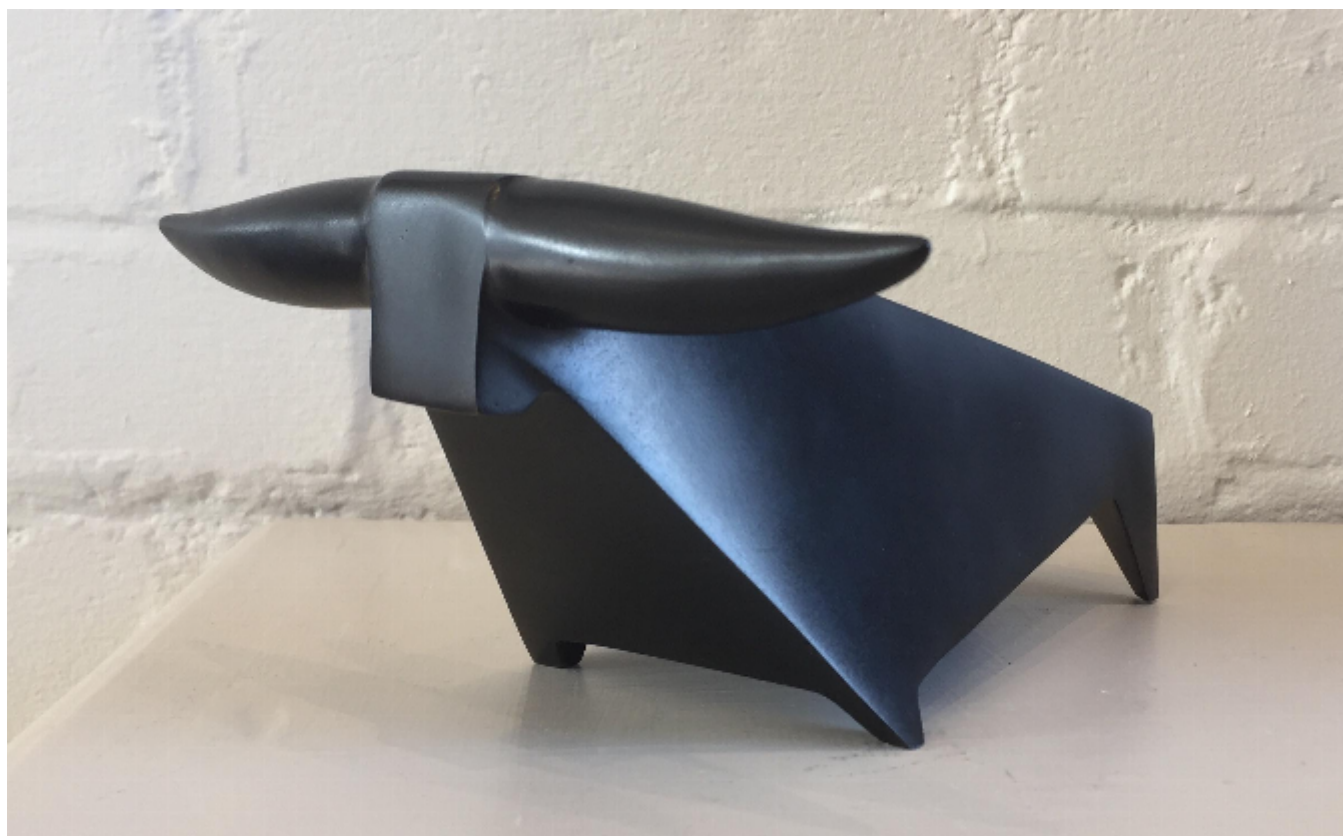

Toro enclume mini
LIVIO BENEDETTI

REF: 375759

Height: 10 cm (3.9")

Width: 22 cm (8.7")

Depth: 17 cm (6.7")

Weight: 1.7 kg

Description

This beautiful bronze stands as testament to Livio Benedetti since the his sad loss in 2013. It was created in an edition of 46 (in memory of the year of his birth), is an exact replica of a much larger piece made during his lifetime and comes direct from his studio. Livio Benedetti, born 1946 of Italian parents lived in France. Livio Benedetti is one of the most revered contemporary sculptors in France today; travelling through France one will often come across his exquisite public pieces; Livio used one of the finest foundries in France to cast his wonderful sculptures, ("Barthelemy Fonderie", South France) and this is still being continued today. The foundry uses traditional methods assuring perfect results for his wonderful sculptures. His work is held in many private collections, internationally.