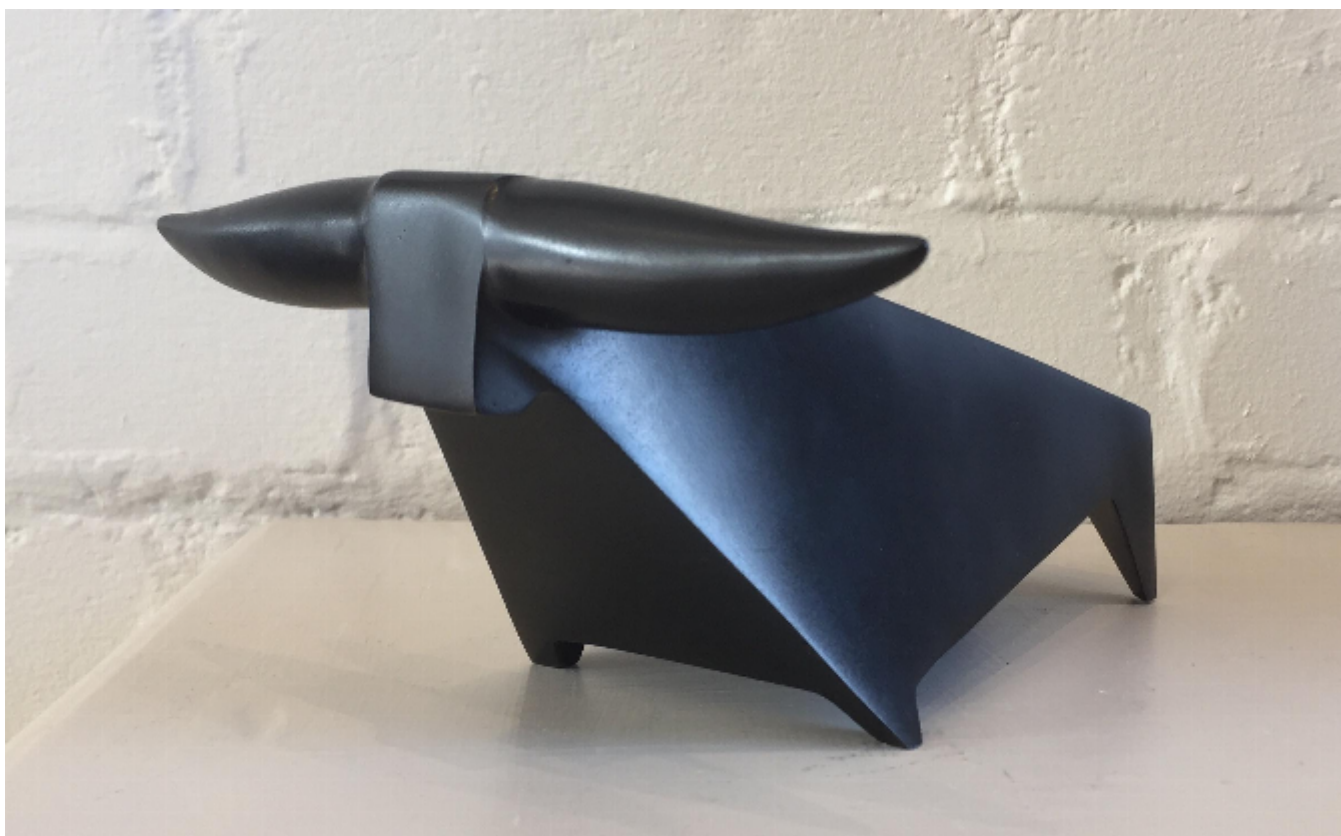

Toro enclume mini
LIVIO BENEDETTI

REF: 375759

Height: 10 cm (3.9")

Width: 22 cm (8.7")

Depth: 17 cm (6.7")

Weight: 1.7 kg

Description

This beautiful bronze stands as testament to Livio Benedetti since the his sad loss in 2013. It was created in an edition of 46 (in memory of the year of his birth), is an exact replica of a much larger piece made during his lifetime and comes direct from his studio. Livio Benedetti, born 1946 of Italian parents lived in France. Livio Benedetti is one of the most revered contemporary sculptors in France today; travelling through France one will often come across his exquisite public pieces; Livio used one of the finest foundries in France to cast his wonderful sculptures, ("Barthelemy Fonderie", South France) and this is still being continued today. The foundry uses traditional methods assuring perfect results for his wonderful sculptures. His work is held in many private collections, internationally.