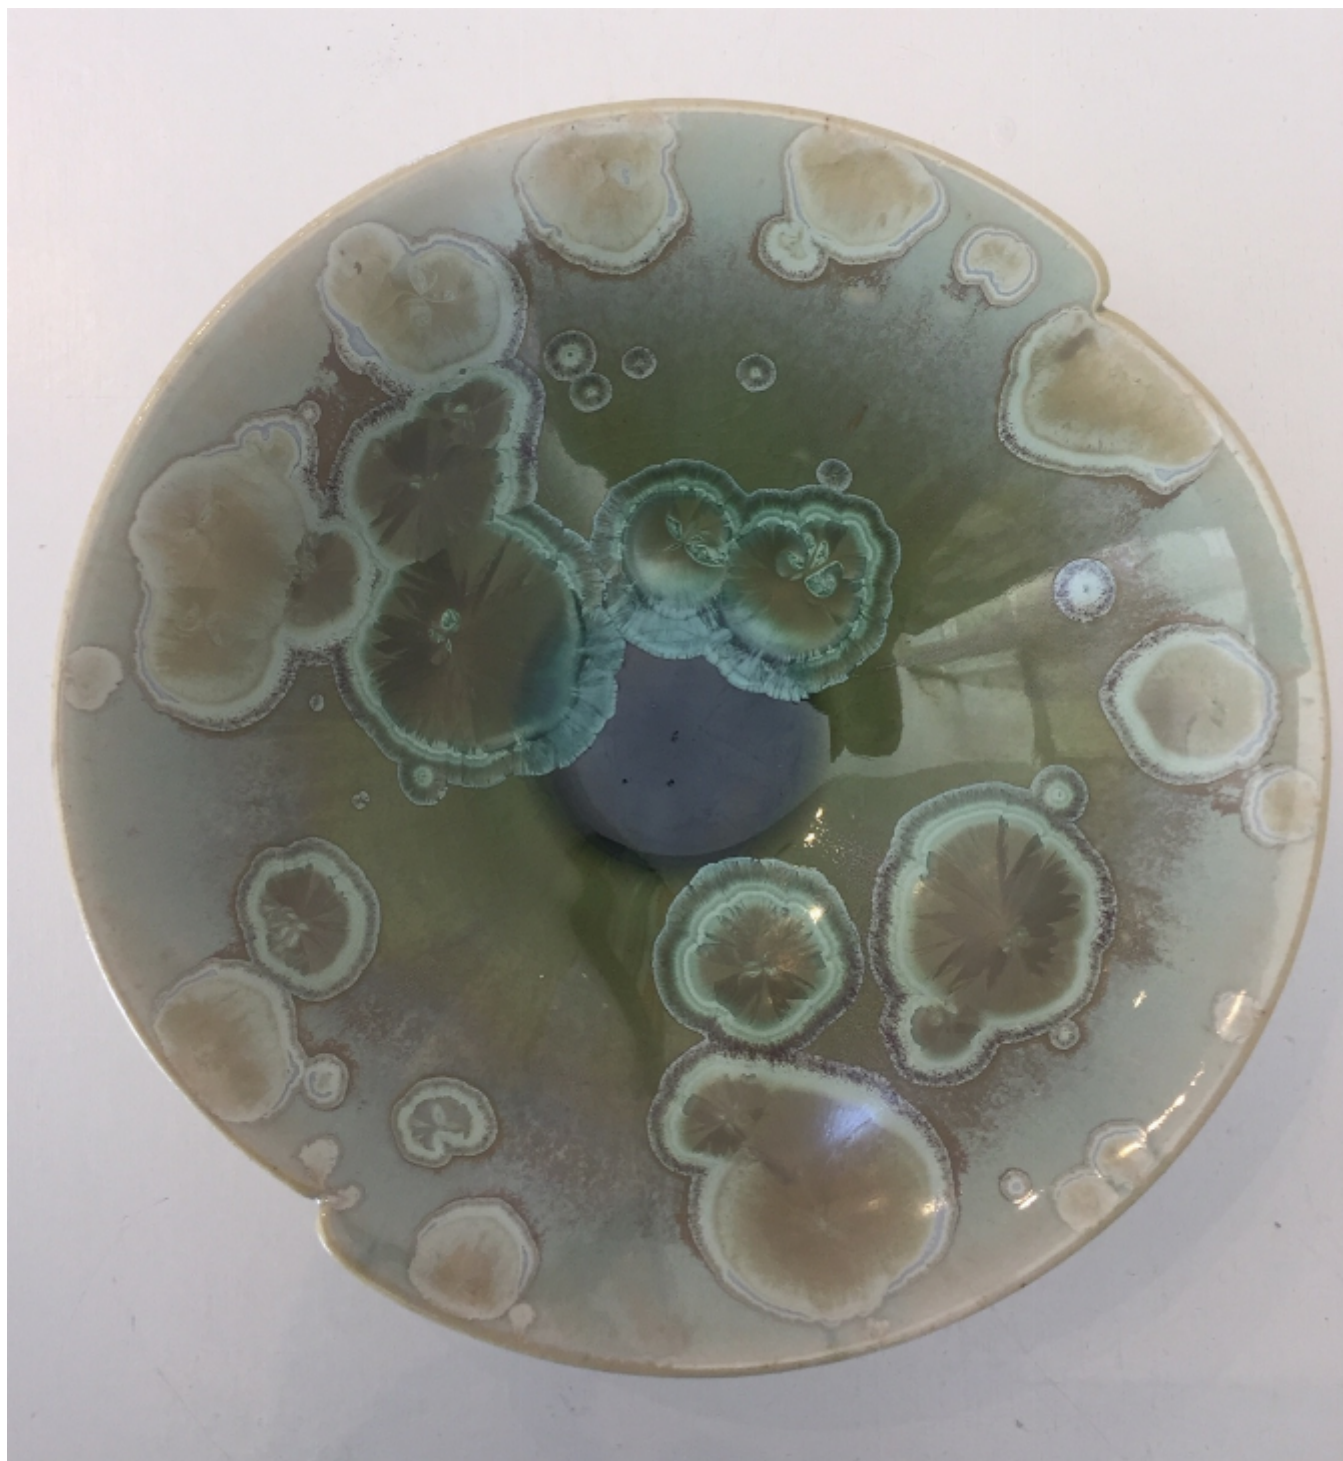

ART WORLD
GALLERY

GREEN CRYSTALLINE DISH
SIMON RICH

Sold

REF: 375938

Height: 5 cm (2")

Width: 15 cm (5.9")

Description

Simon Rich works with stoneware and porcelain with a variety of glazes and techniques, notably crystalline, terra sigillata and raku. This beautiful green dish is a fine example of Simon's work. Crystalline glazing is time consuming and expensive to produce. There can be many failures, but when all goes well the effects are stunning. Most of Simon Rich's pots are hand thrown in porcelain, one of the more difficult clays to throw, especially large pots.