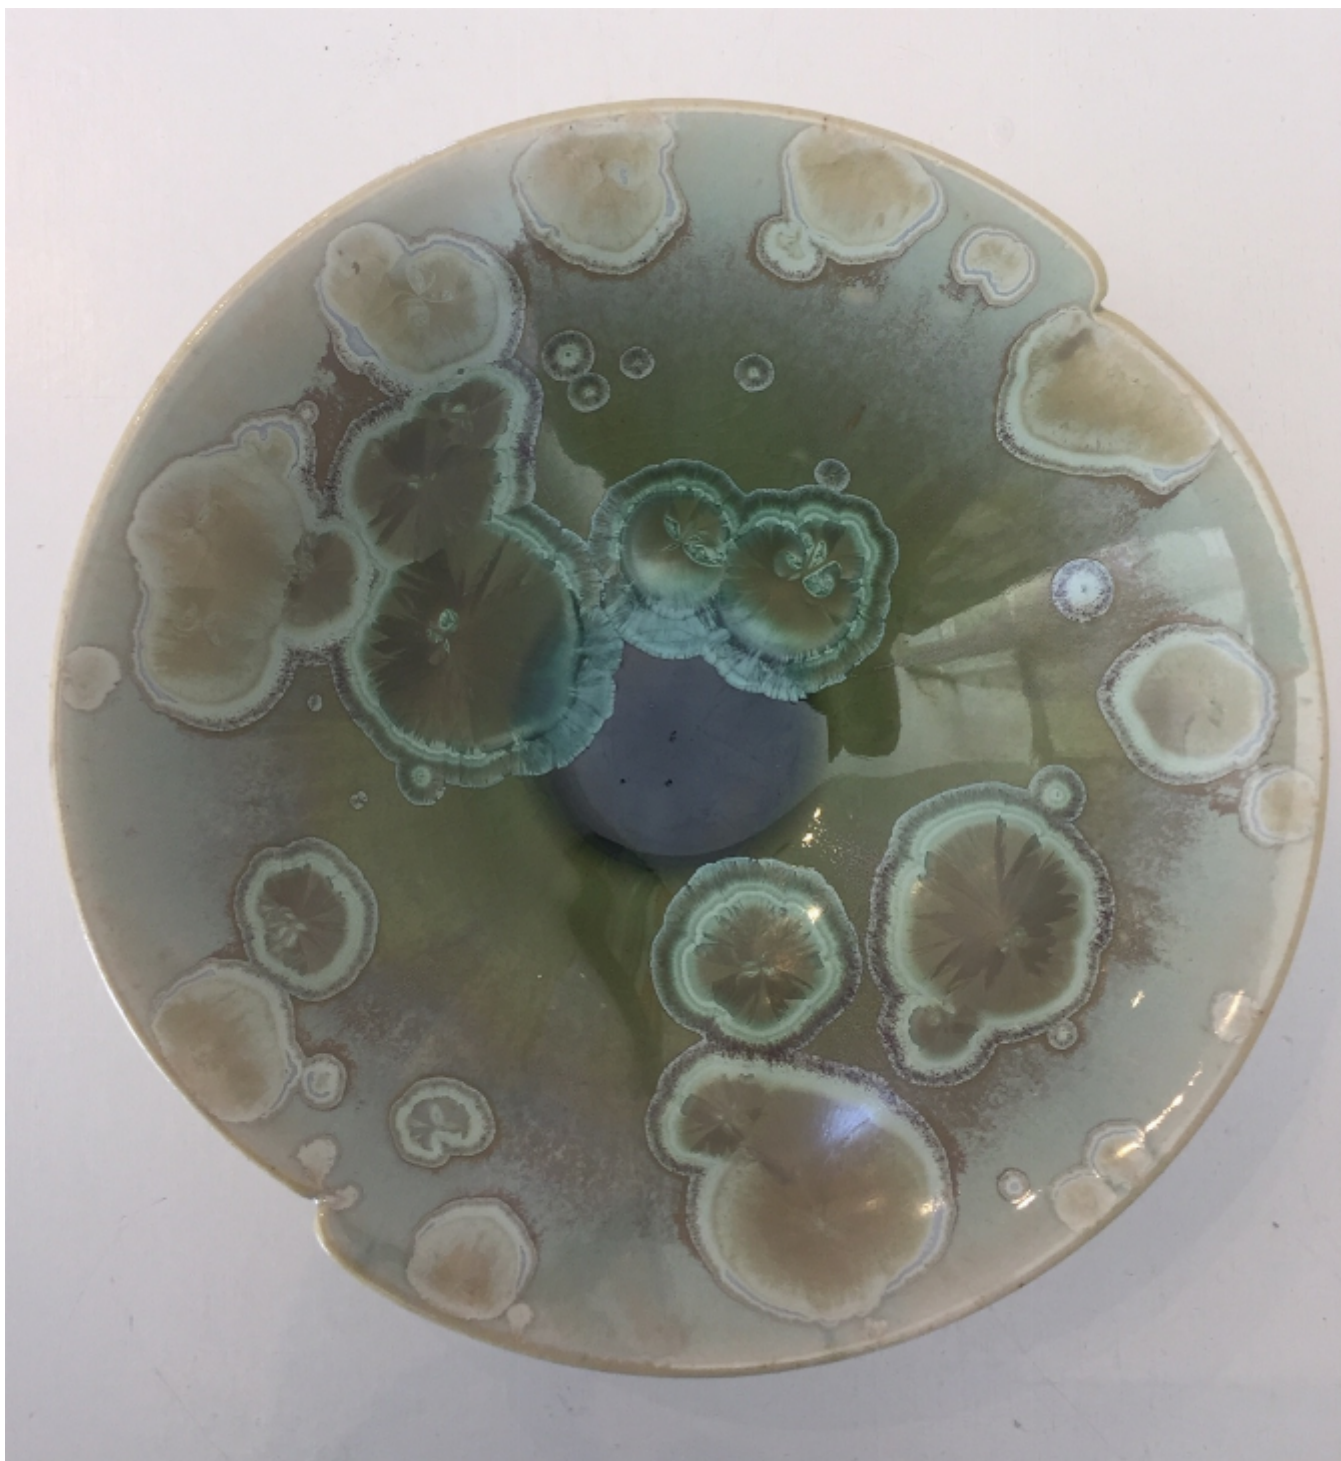

ART WORLD
GALLERY

GREEN CRYSTALLINE DISH
SIMON RICH

Sold

REF: 375938

Height: 5 cm (2")

Width: 15 cm (5.9")

Description

Simon Rich works with stoneware and porcelain with a variety of glazes and techniques, notably crystalline, terra sigillata and raku. This beautiful green dish is a fine example of Simon's work. Crystalline glazing is time consuming and expensive to produce. There can be many failures, but when all goes well the effects are stunning. Most of Simon Rich's pots are hand thrown in porcelain, one of the more difficult clays to throw, especially large pots.