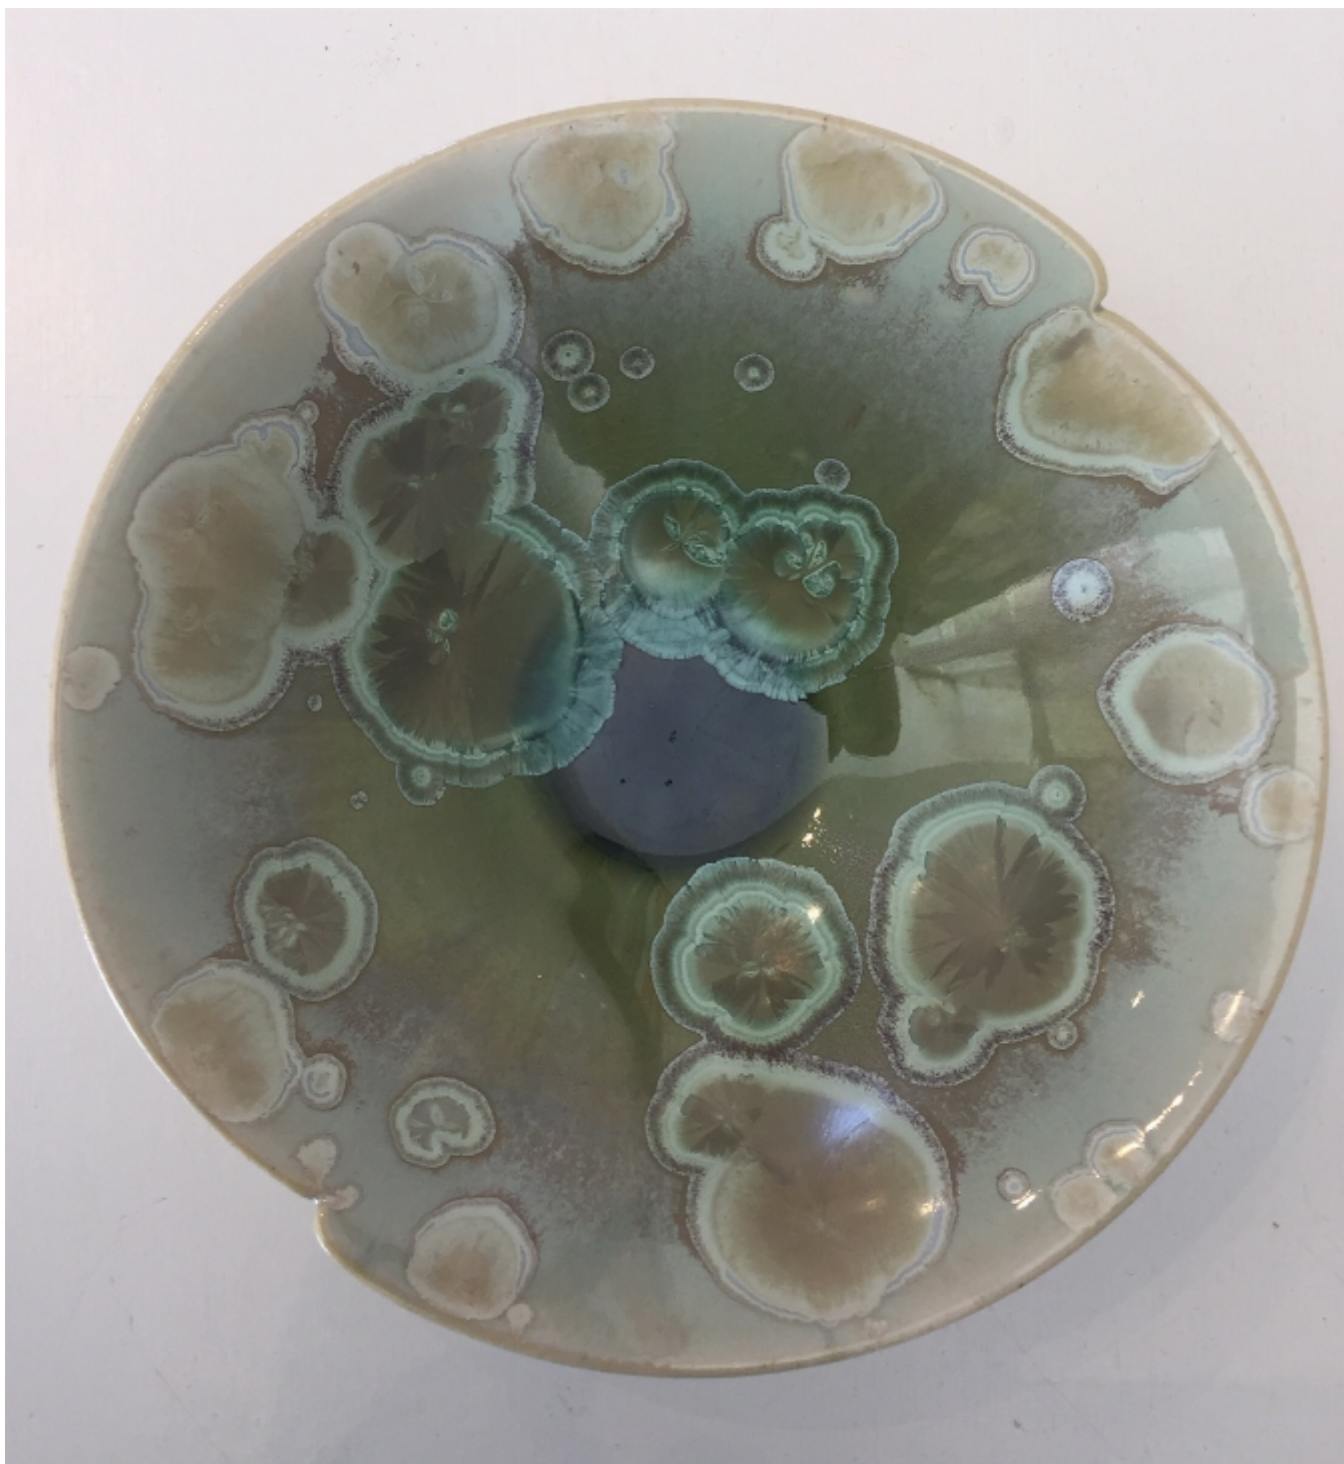

ART WORLD  
GALLERY

GREEN CRYSTALLINE DISH  
SIMON RICH

Sold

REF: 375938

Height: 5 cm (2")

Width: 15 cm (5.9")

## Description

Simon Rich works with stoneware and porcelain with a variety of glazes and techniques, notably crystalline, terra sigillata and raku. This beautiful green dish is a fine example of Simon's work. Crystalline glazing is time consuming and expensive to produce. There can be many failures, but when all goes well the effects are stunning. Most of Simon Rich's pots are hand thrown in porcelain, one of the more difficult clays to throw, especially large pots.