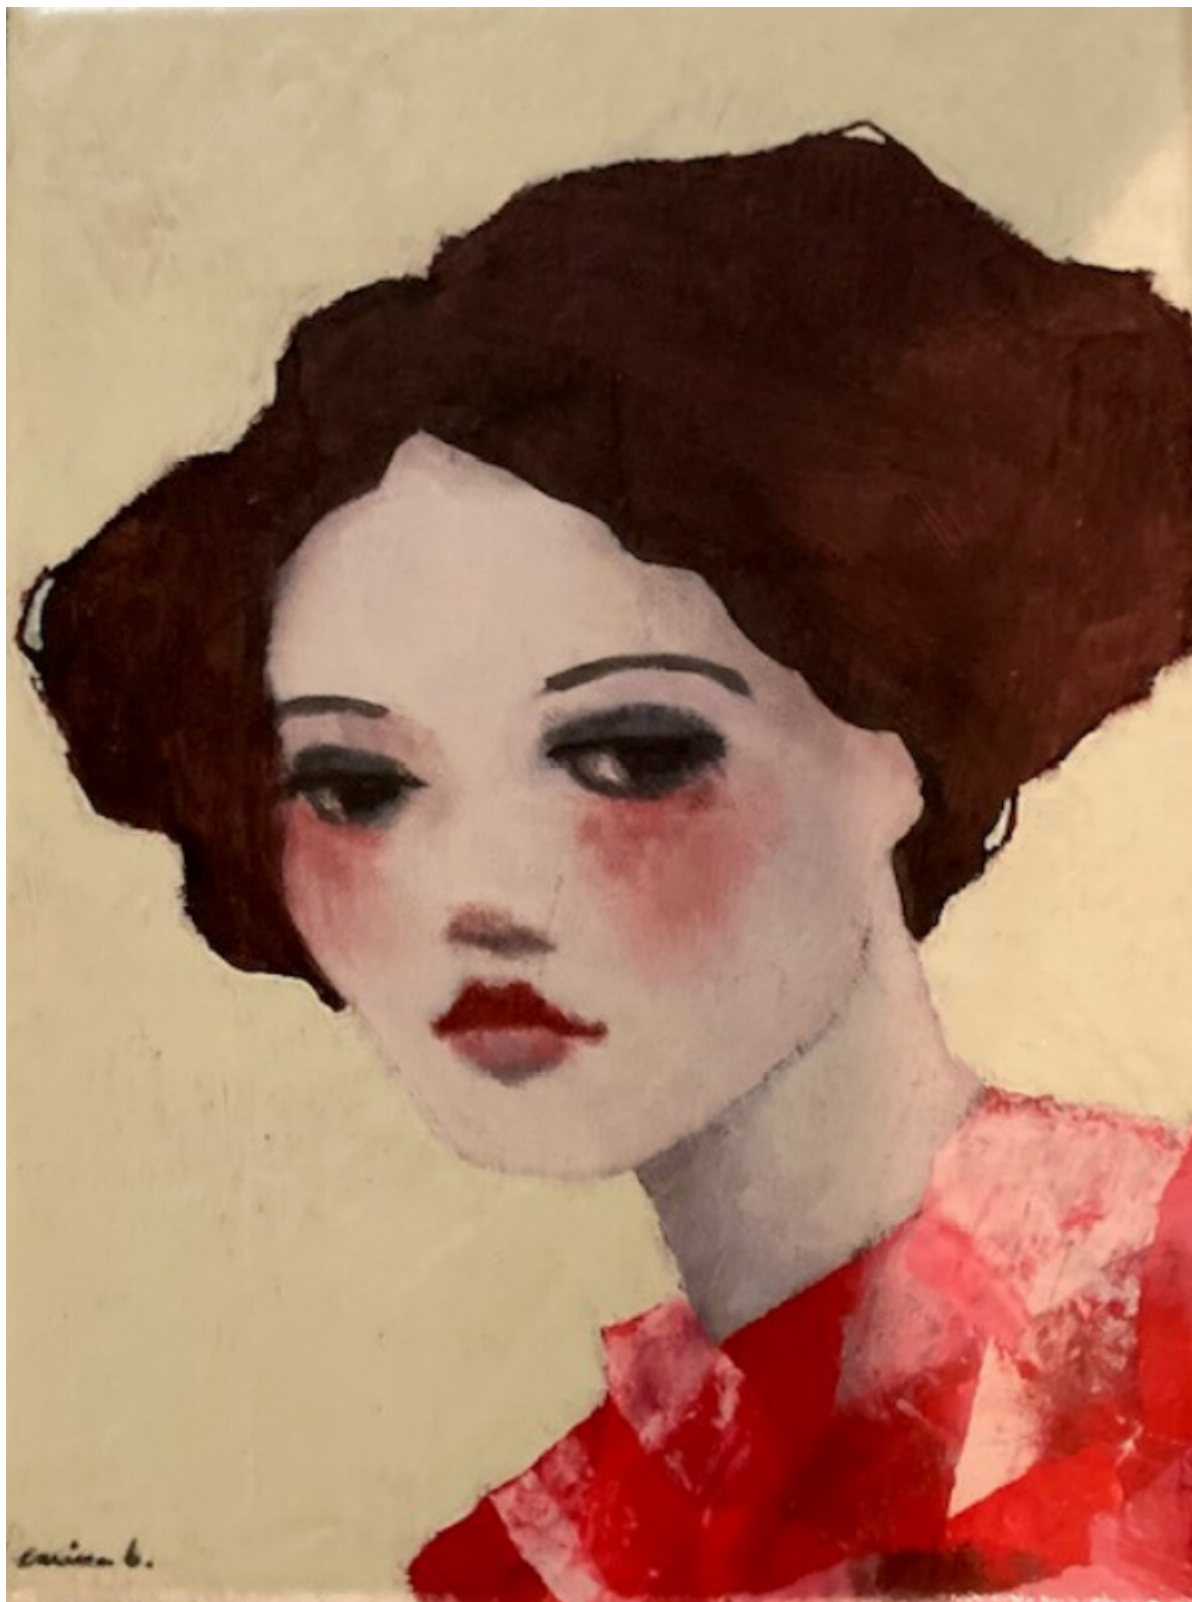

ELLA  
CARINE BOUVARD

REF: 376051

Height: 24 cm (9.4")

Width: 18 cm (7.1")