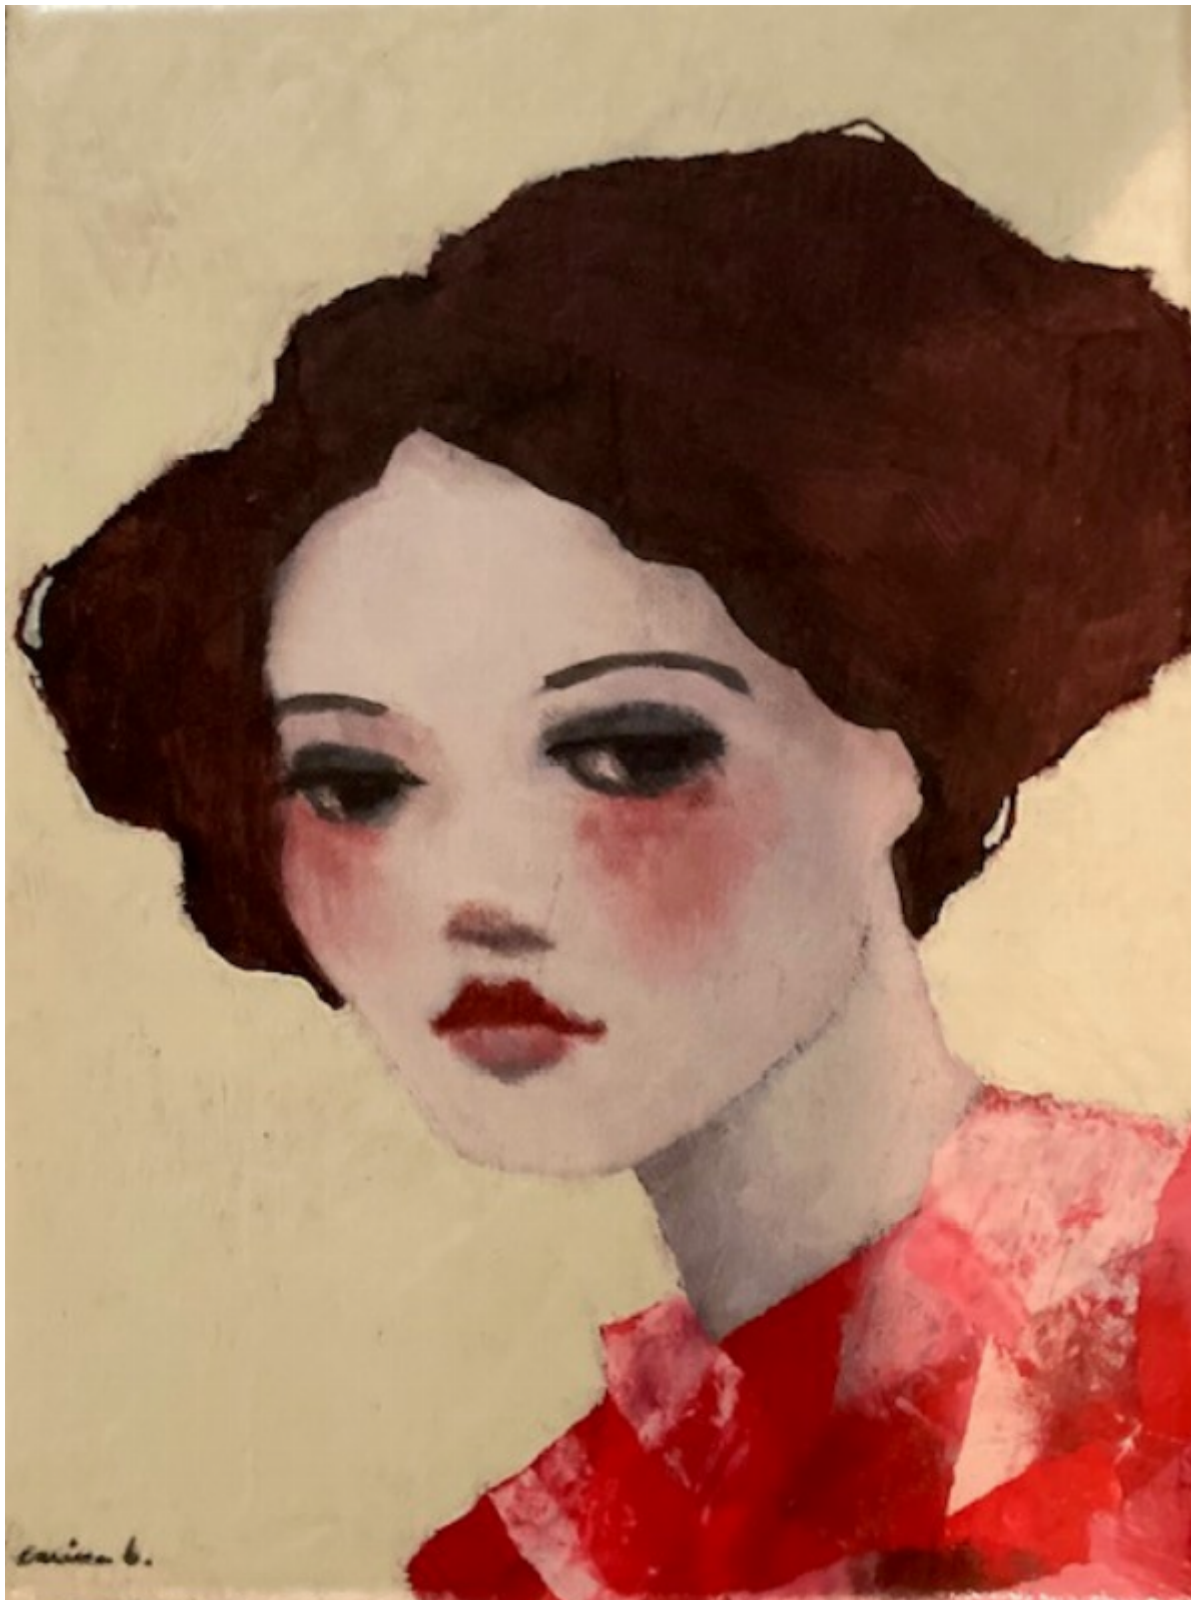

ART WORLD  
GALLERY

ELLA

CARINE BOUVARD

REF: 376051

Height: 24 cm (9.4")

Width: 18 cm (7.1")

## Description

Mixed Media on CanvasElla depicts a woman whose expression oscillates between strength and fragility, with a tasteful blend of realism and fantasy. Bouvard uses varies of techniques, including acrylic and charcoal alongside textures like scratching and stencilling, to bring depth and richness to the piece. The subject's posture, gaze and overall presentation evoke sensitivity and introspection, capturing the emotional and complexity of femininity.