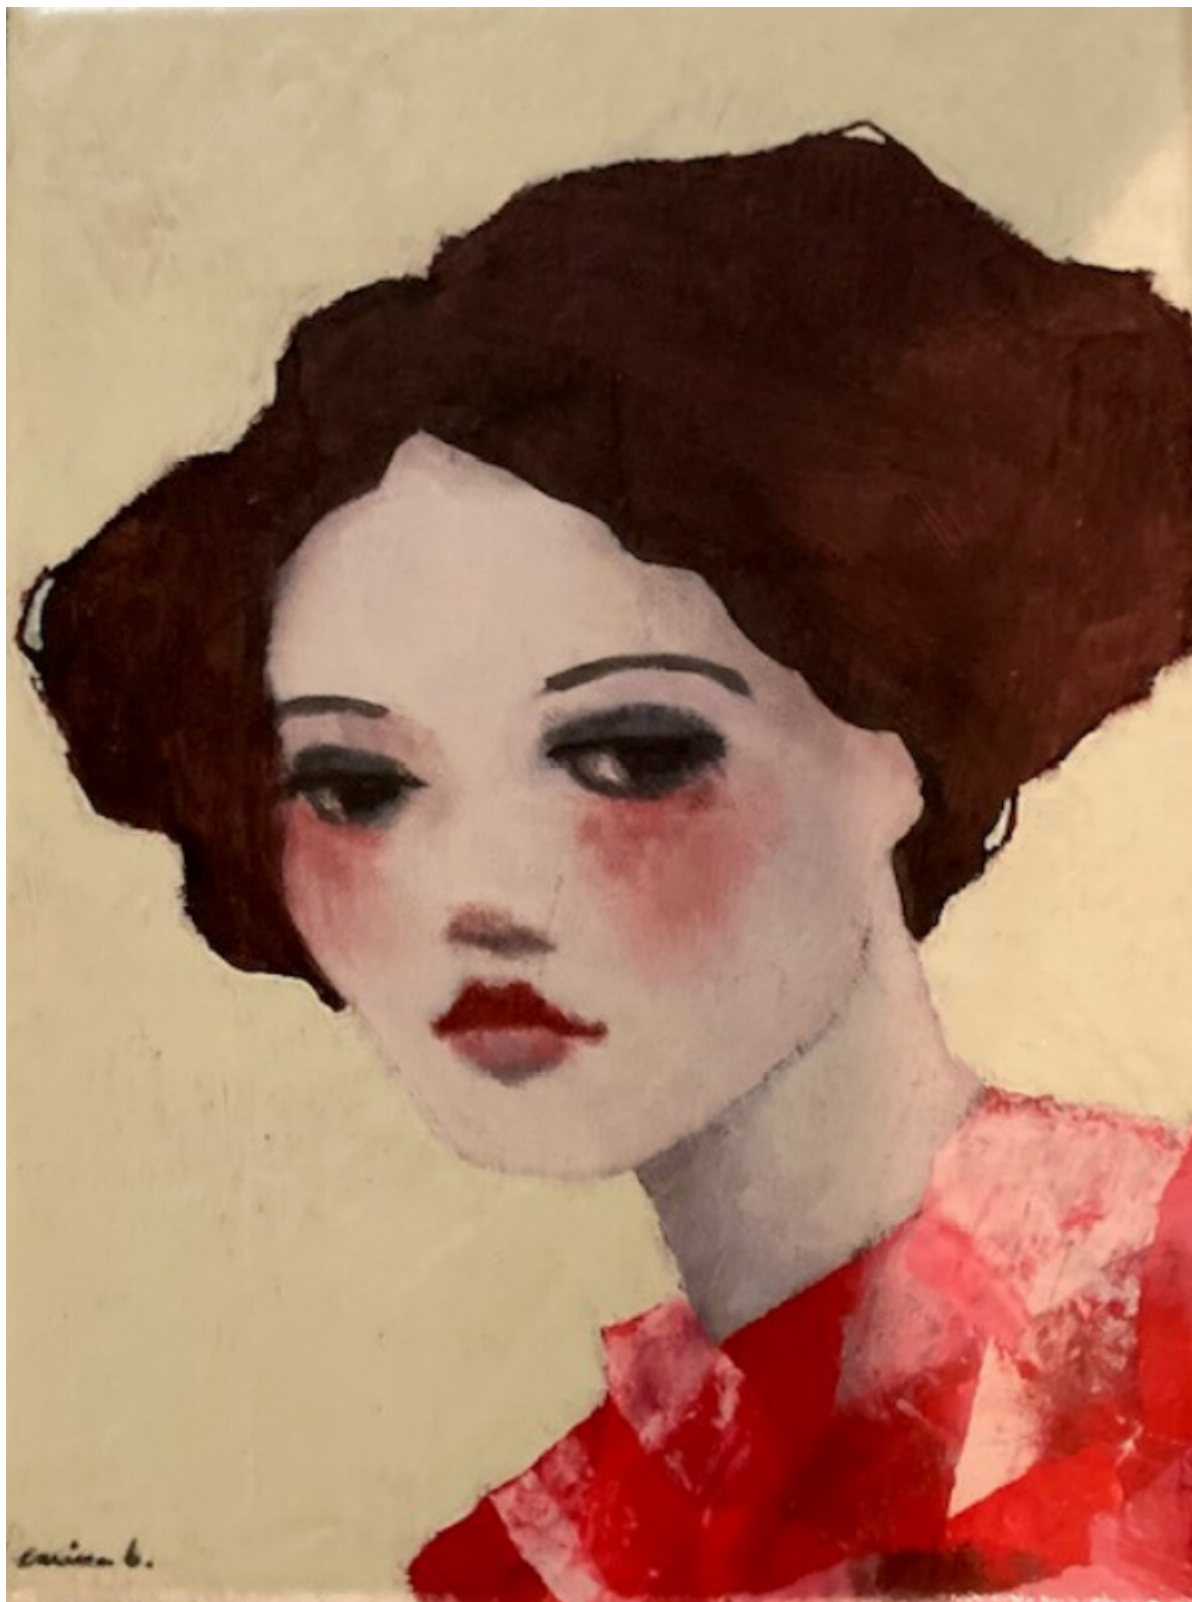

ELLA
CARINE BOUVARD

REF: 376051

Height: 24 cm (9.4")

Width: 18 cm (7.1")

Description

Mixed Media on CanvasElla depicts a woman whose expression oscillates between strength and fragility, with a tasteful blend of realism and fantasy. Bouvard uses varies of techniques, including acrylic and charcoal alongside textures like scratching and stencilling, to bring depth and richness to the piece. The subject's posture, graze and overall presentation evoke sensitivity and introspection, capturing the emotional and complexity of femininity.