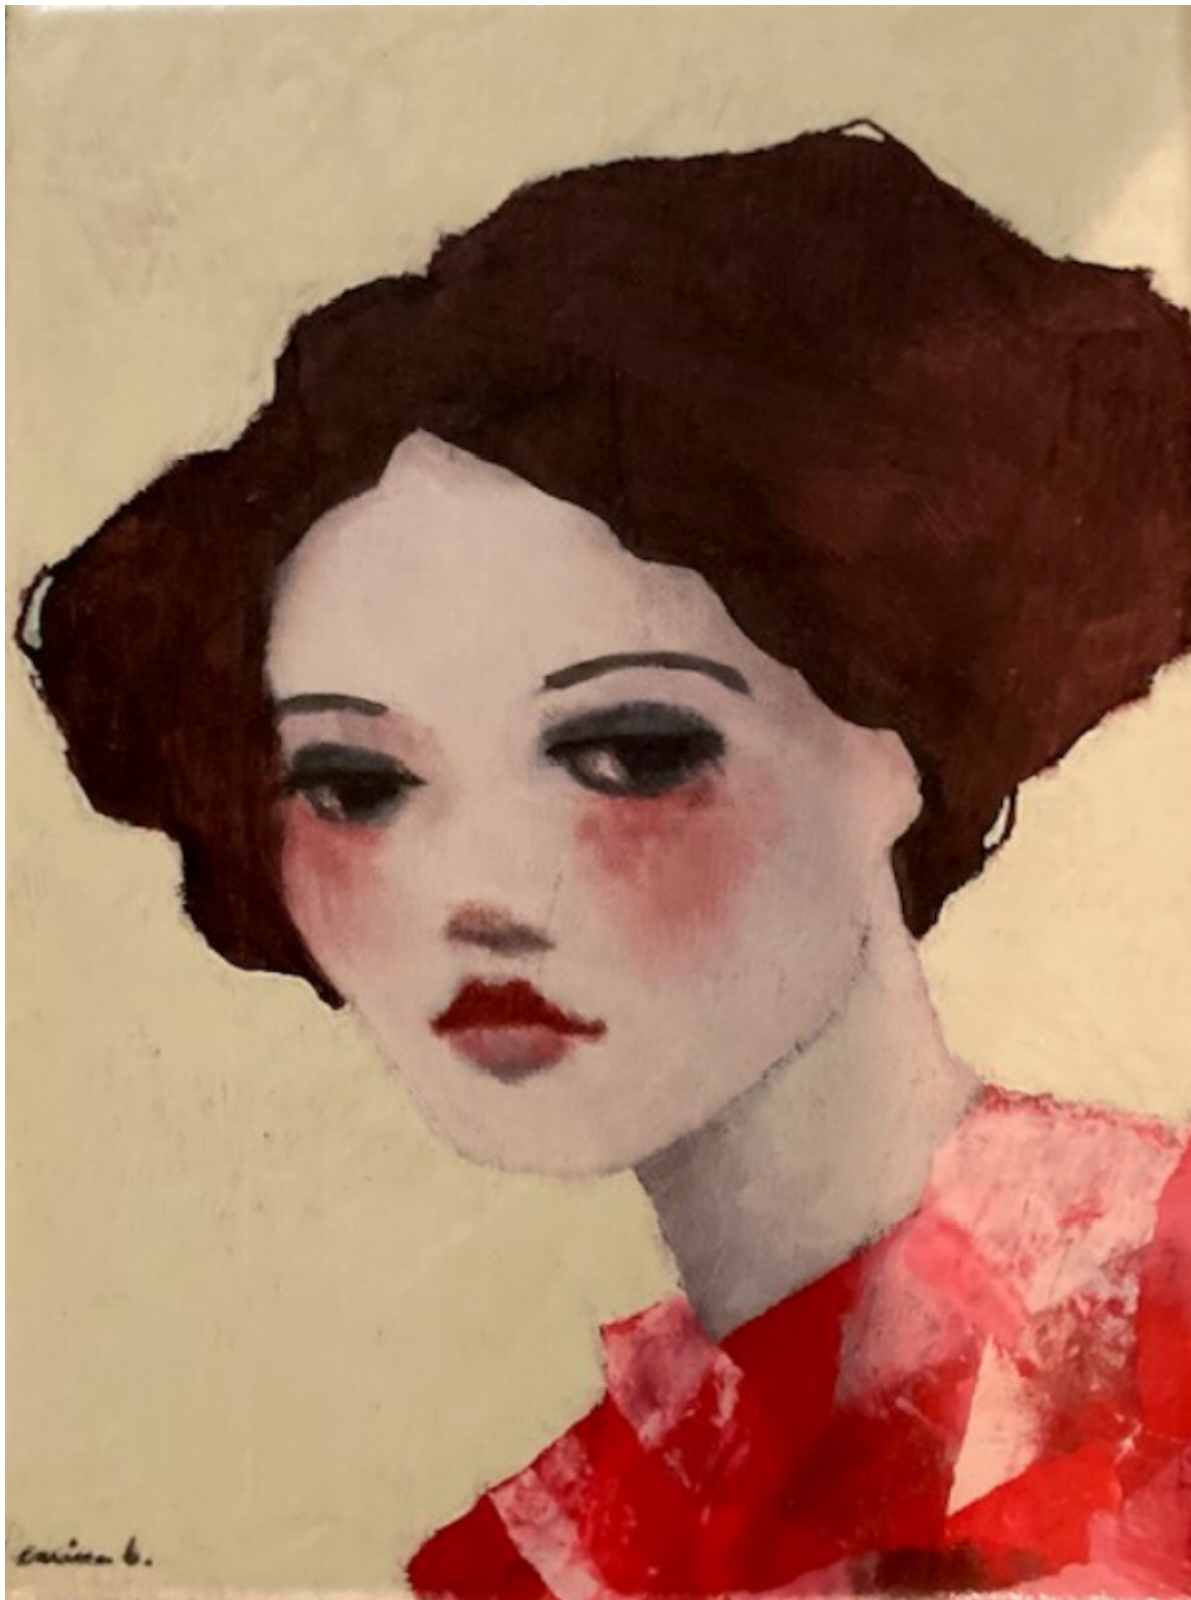

ART WORLD
GALLERY

ELLA

CARINE BOUVARD

REF: 376051

Height: 24 cm (9.4")

Width: 18 cm (7.1")

Description

Mixed Media on CanvasElla depicts a woman whose expression oscillates between strength and fragility, with a tasteful blend of realism and fantasy. Bouvard uses varies of techniques, including acrylic and charcoal alongside textures like scratching and stencilling, to bring depth and richness to the piece. The subject's posture, gaze and overall presentation evoke sensitivity and introspection, capturing the emotional and complexity of femininity.