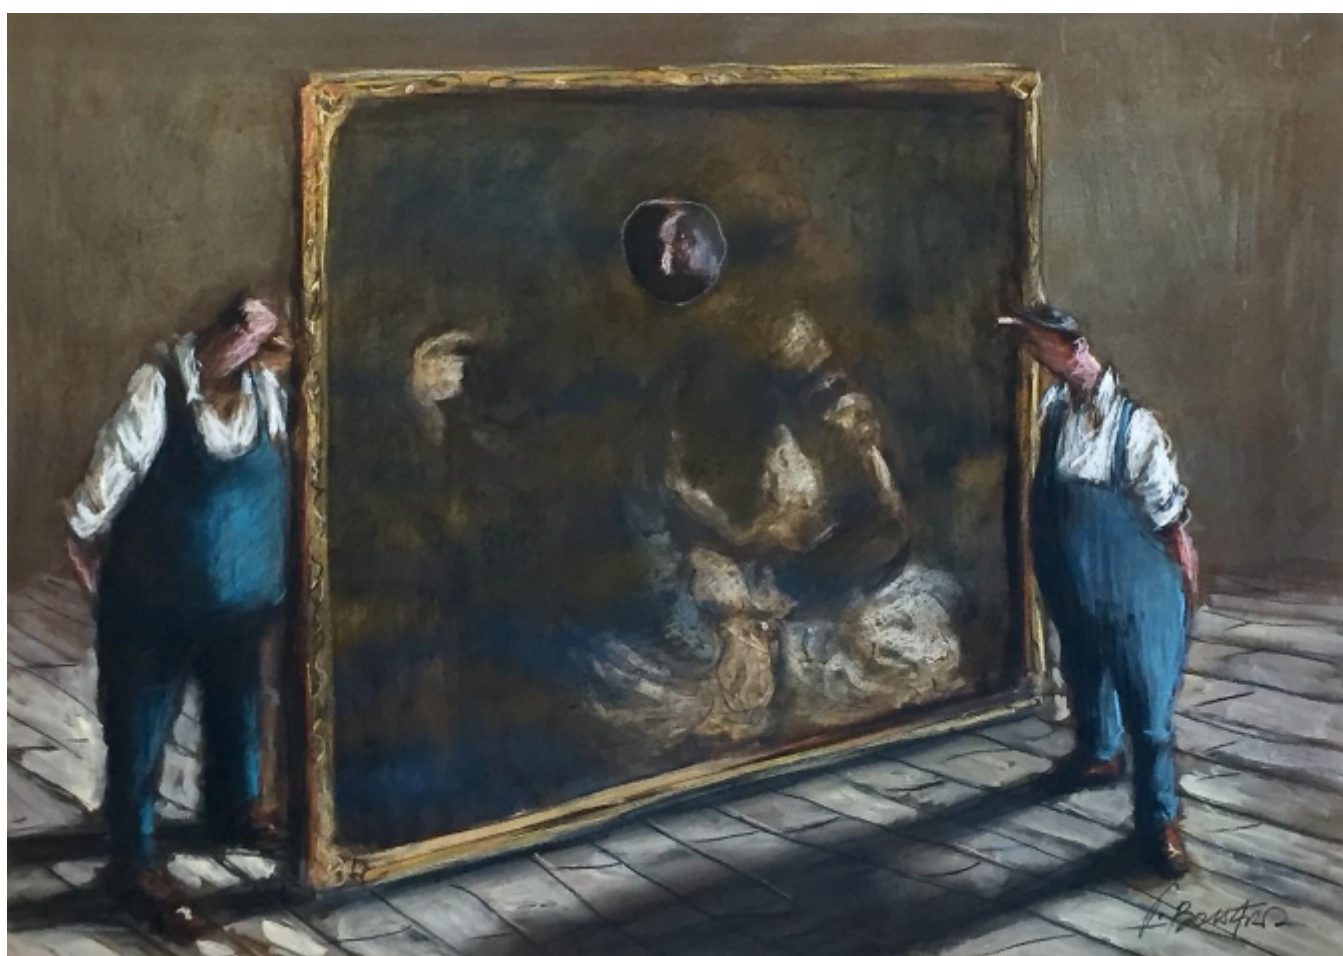

LOOKS LIKE A LONG JOB
THOMAS BOSSARD

REF: 360555

Height: 49 cm (19.3")

Width: 69 cm (27.2")

Description

Doesnt look like they will be finishing cleaning this old master any time soon! oil on paper There is great humour in Thomas's work, he can see the funny side to almost any situation in life. The theatre has been a strong influence in his paintings as he spent many years involved in design and scenery. His pallet is traditional both in the mixing of his colours and the application of his paint to the canvas, often using a pallet knife in its width and the edge to extenuate perspective.