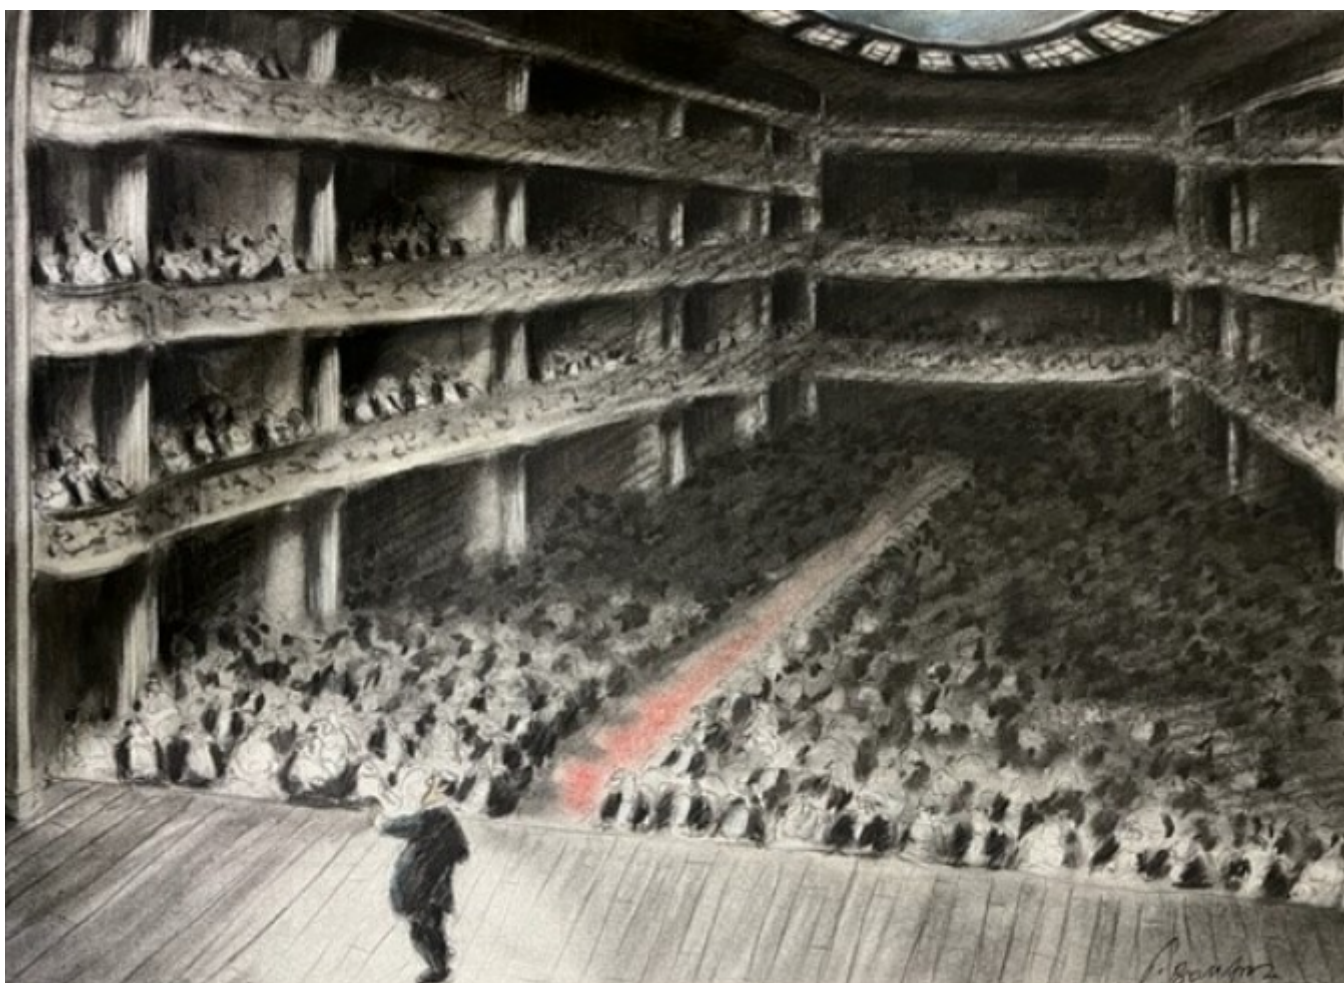

ART WORLD  
GALLERY

RED CARPET  
THOMAS BOSSARD

REF: 375982

Height: 49 cm (19.3")

Width: 66 cm (26")

Framed Height: 60 cm (23.6")

Framed Width: 78 cm (30.7")

## Description

Charcoal on Paper From the Museum Series Red Carpet is a work from Bossard's Museum series, blending humour and artistic insight. Influenced by his background in theatre and design, Bossard uses traditional techniques and vibrant colour to create depth and perspective. The painting evokes both whimsical and dramatic elements, capturing a dynamic and engaging scene that explores the intersection of art and performance. Bossard's Museum series is extremely collectable - emphasising his sense of humour.