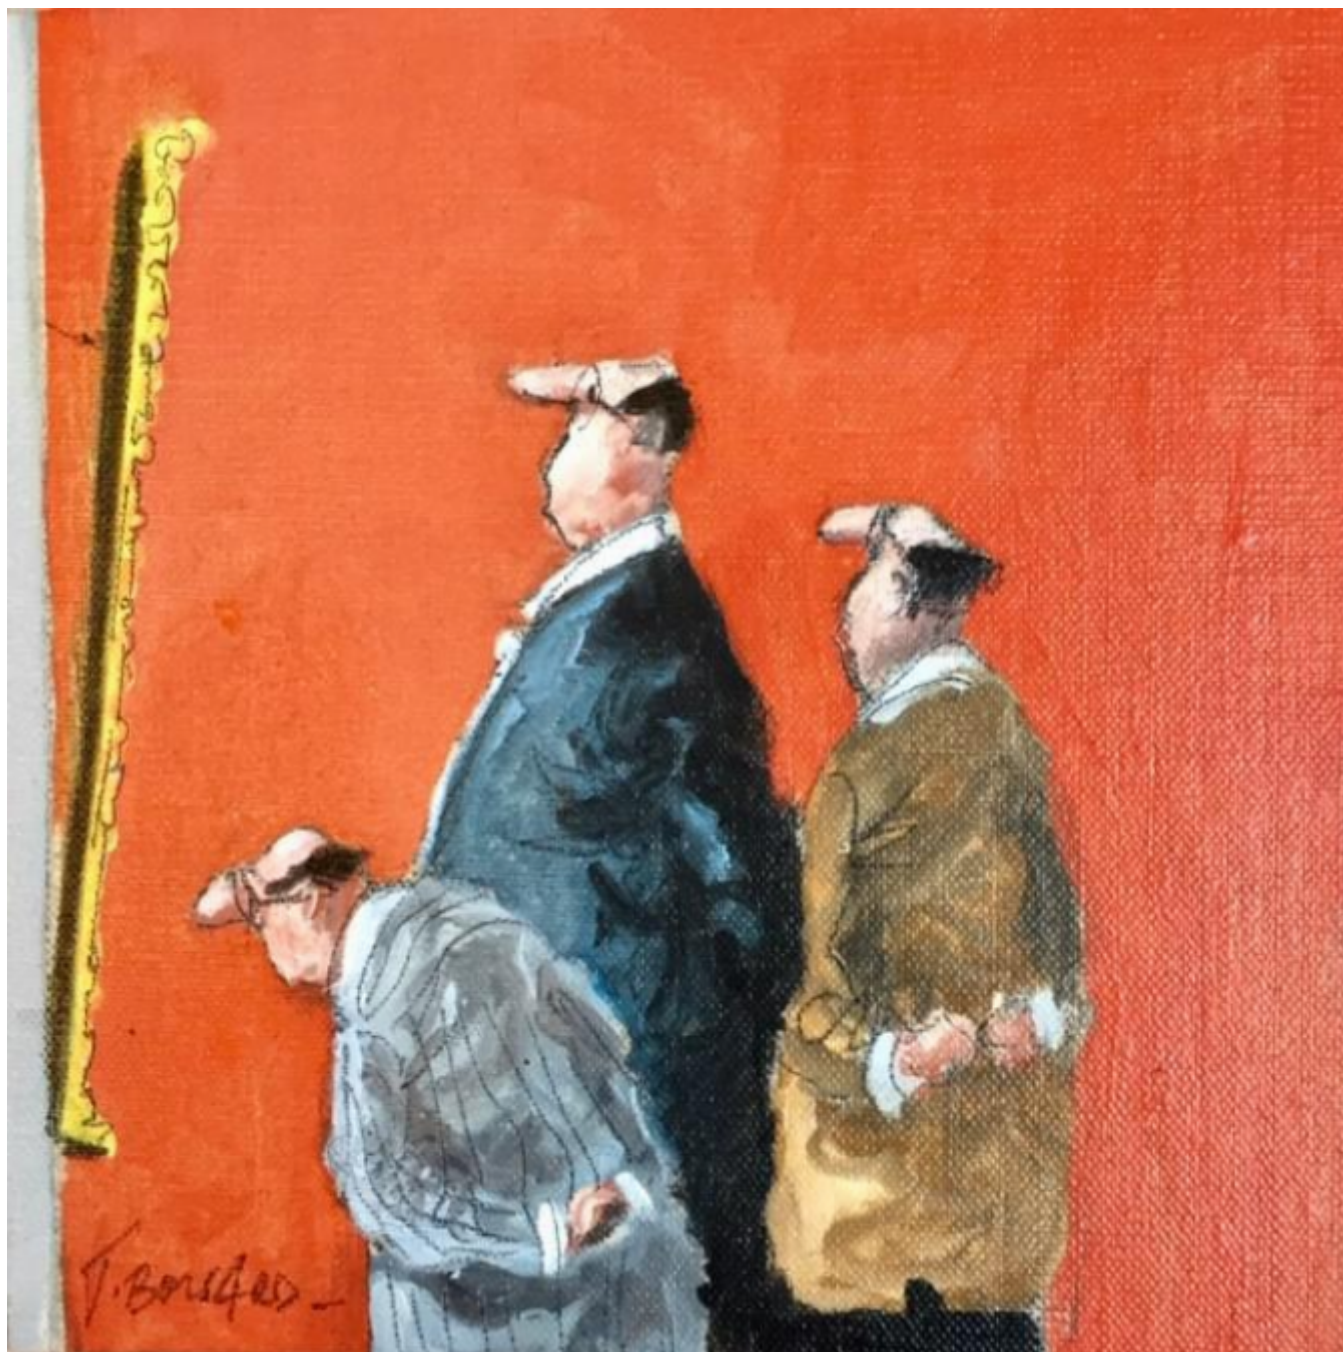

ART WORLD
GALLERY

WHAT'S HIS NAME
THOMAS BOSSARD

Sold

REF: 375623

Height: 20 cm (7.9")

Width: 20 cm (7.9")

Description

What's his name !! oil on canvas board There is great humour in Thomas's work , he can see the funny side to almost any situation in life. The theatre has been a strong influence in his paintings as he spent many years involved in design and scenery.His pallet is traditional both in the mixing of his colours and the application of his paint to the canvas, often using a pallet knife in its width and the edge to extenuate perspective. CLICK AND BUY OR PHONE 01326 219323, mobile 07913 848515