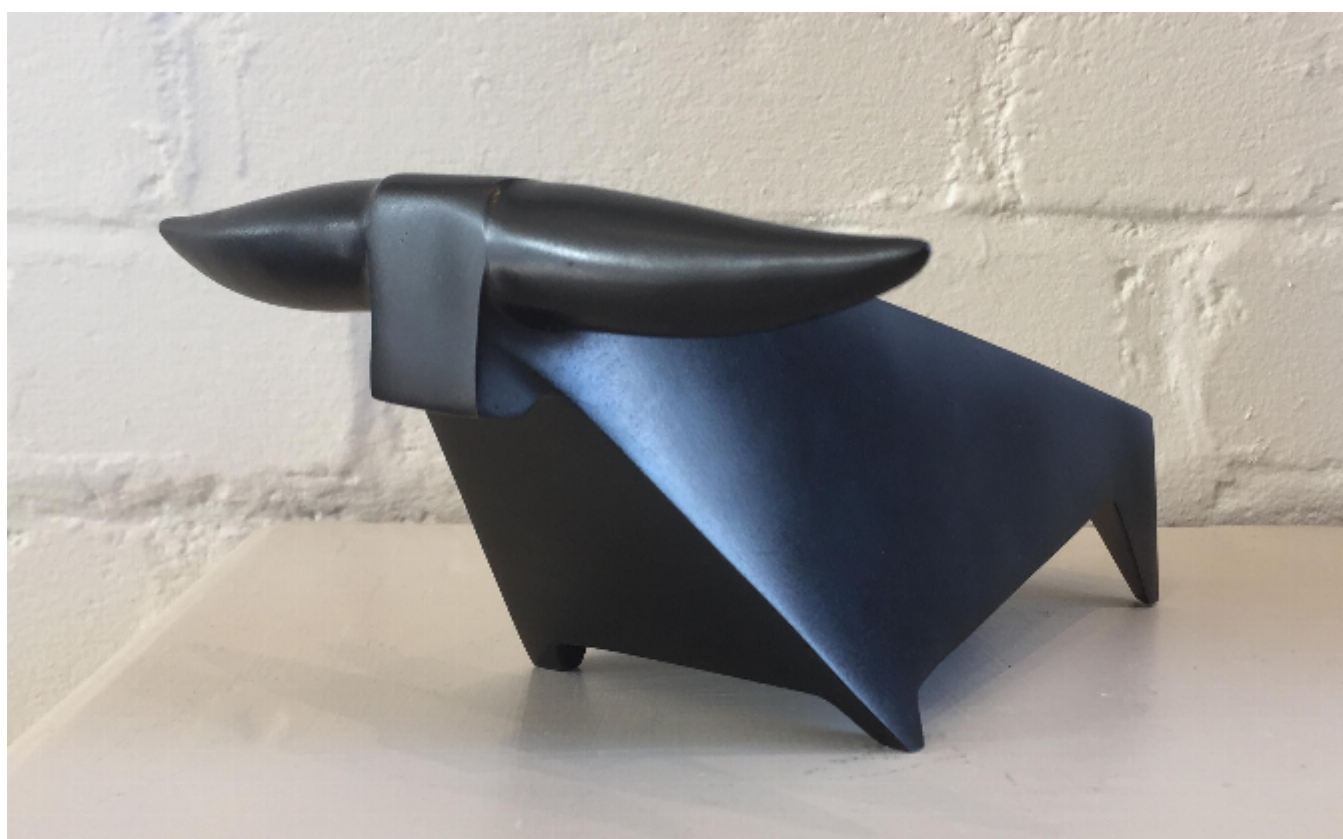

Toro enclume mini  
LIVIO BENEDETTI

REF: 375759

Height: 10 cm (3.9")

Width: 22 cm (8.7")

Depth: 17 cm (6.7")

Weight: 1.7 kg

## Description

This beautiful bronze stands as testament to Livio Benedetti since the his sad loss in 2013. It was created in an edition of 46 (in memory of the year of his birth), is an exact replica of a much larger piece made during his lifetime and comes direct from his studio. Livio Benedetti, born 1946 of Italian parents lived in France. Livio Benedetti is one of the most revered contemporary sculptors in France today; travelling through France one will often come across his exquisite public pieces; Livio used one of the finest foundries in France to cast his wonderful sculptures, ("Barthelemy Fonderie", South France) and this is still being continued today. The foundry uses traditional methods assuring perfect results for his wonderful sculptures. His work is held in many private collections, internationally.